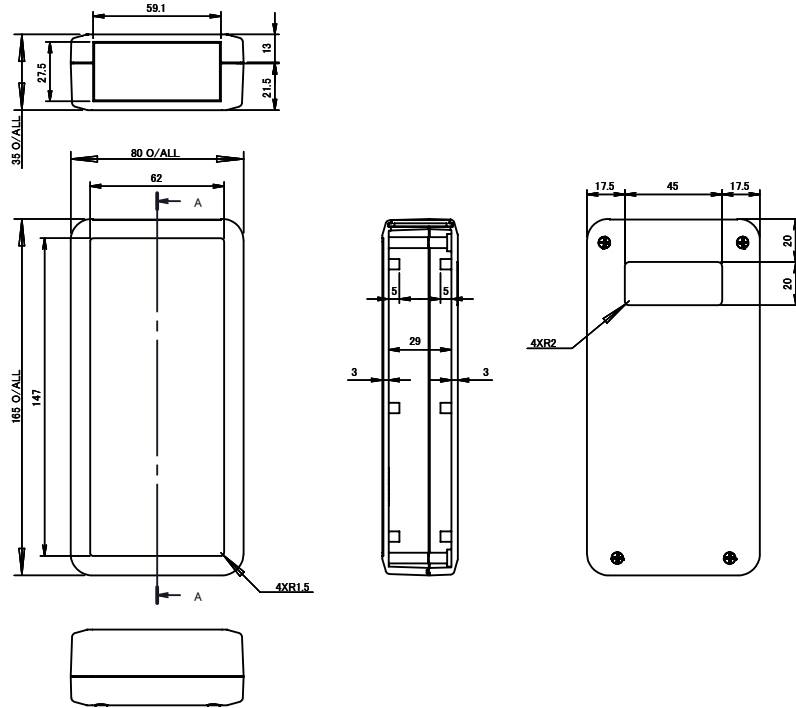

ASSEMBLY

ISO VIEW
2:7

PANEL

TOP

BASE

 CAMDENBOSS JAMES CARTER RD, MILDENHALL, SUFFOLK. IP28 7DE TEL: 01638 716101 FAX: 01638 716554 EMAIL: Sales@CamdenBoss.com WEB: www.CamdenBoss.com		UNLESS OTHERWISE SPECIFIED: DIMENSIONS ARE IN MILLIMETERS	DO NOT SCALE DRAWING	REVISION. ○
		GENERAL TOLERANCES +/- 0.2	TITLE: 87 SERIES SILICON COVER ENCLOSURES, SIZE 6, DARK GREY, 165x80x35	
DRAWN LEWIS LETCHFORD L.L. 11/02/2014		FINISH. FINE TEXTURE	DWG NO. CHH876DGN	A4
CHKD IAN PAGANO I.P. 21/02/14	MATERIAL. ABS UL94-V0	PROJECTION. 	SCALE. 2:7	SHEET 1 OF 1