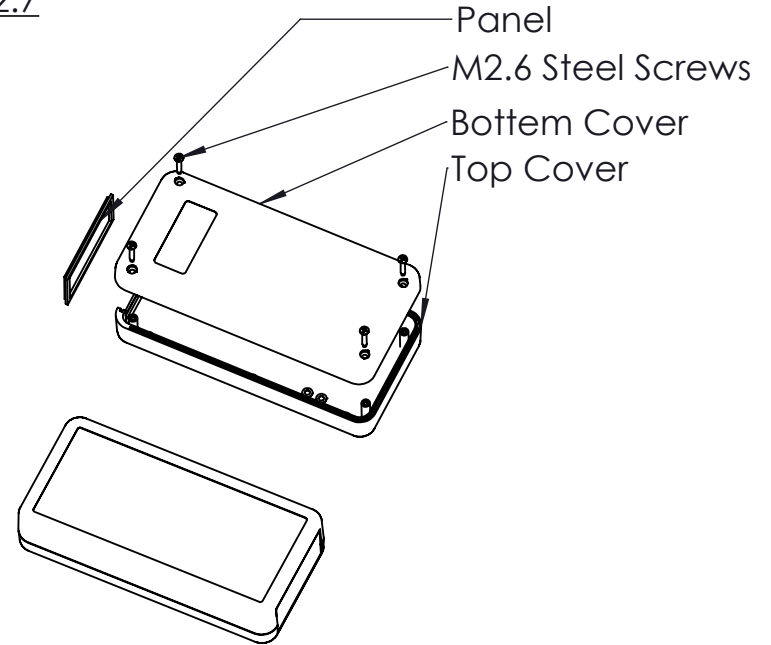

ASSEMBLY

ISO VIEW
2:7

PANEL

TOP

BASE

 CAMDENBOSS JAMES CARTER RD, MILDENHALL, SUFFOLK. IP28 7DE TEL: 01638 716101 FAX: 01638 716554 EMAIL: Sales@CamdenBoss.com WEB: www.CamdenBoss.com		UNLESS OTHERWISE SPECIFIED: DIMENSIONS ARE IN MILLIMETERS	DO NOT SCALE DRAWING	REVISION. ○
		GENERAL TOLERANCES +/- 0.2	TITLE: 87 SERIES SILICON COVER ENCLOSURES, SIZE 6, DARK GREY, 165x80x35	
DRAWN LEWIS LETCHFORD L.L. 11/02/2014		FINISH. FINE TEXTURE	DWG NO. CHH876DGN	A4
CHKD IAN PAGANO I.P. 21/02/14	MATERIAL. ABS UL94-V0	PROJECTION. 	SCALE. 2:7	SHEET 1 OF 1