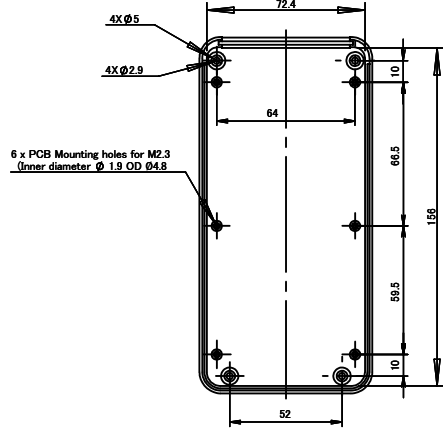

ASSEMBLY

ISO VIEW
2:7

PANEL

TOP

BASE

 CAMDENBOSS JAMES CARTER RD, MILDENHALL, SUFFOLK. IP28 7DE TEL: 01638 716101 FAX: 01638 716554 EMAIL: Sales@CamdenBoss.com WEB: www.CamdenBoss.com		UNLESS OTHERWISE SPECIFIED: DIMENSIONS ARE IN MILLIMETERS	DO NOT SCALE DRAWING	REVISION. ○
		GENERAL TOLERANCES +/- 0.2	TITLE: 87 SERIES SILICON COVER ENCLOSURES, SIZE 6, DARK GREY, 165x80x35	
DRAWN LEWIS LETCHFORD L.L. 11/02/2014		FINISH. FINE TEXTURE	DWG NO. CHH876DGN	A4
CHKD IAN PAGANO I.P. 21/02/14	MATERIAL. ABS UL94-V0	PROJECTION. 	SCALE. 2:7	SHEET 1 OF 1