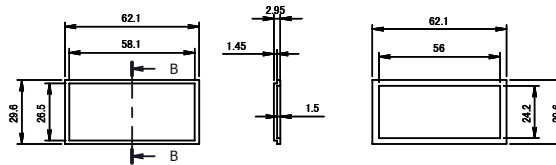

ASSEMBLY

ISO VIEW
2:7

PANEL

TOP

BASE

 CAMDENBOSS JAMES CARTER RD, MILDENHALL, SUFFOLK. IP28 7DE TEL: 01638 716101 FAX: 01638 716554 EMAIL: Sales@CamdenBoss.com WEB: www.CamdenBoss.com		UNLESS OTHERWISE SPECIFIED: DIMENSIONS ARE IN MILLIMETERS	DO NOT SCALE DRAWING	REVISION. ○
		GENERAL TOLERANCES +/- 0.2	TITLE: 87 SERIES SILICON COVER ENCLOSURES, SIZE 6, DARK GREY, 165x80x35	
DRAWN LEWIS LETCHFORD L.L. 11/02/2014		FINISH. FINE TEXTURE	DWG NO. CHH876DGN	A4
CHKD IAN PAGANO I.P. 21/02/14	MATERIAL. ABS UL94-V0	PROJECTION. 	SCALE. 2:7	SHEET 1 OF 1