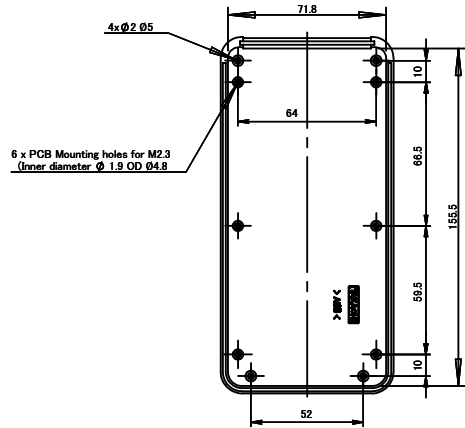

ASSEMBLY

ISO VIEW
2:7

PANEL

TOP

BASE

 CAMDENBOSS JAMES CARTER RD, MILDENHALL, SUFFOLK. IP28 7DE TEL: 01638 716101 FAX: 01638 716554 EMAIL: Sales@CamdenBoss.com WEB: www.CamdenBoss.com		UNLESS OTHERWISE SPECIFIED: DIMENSIONS ARE IN MILLIMETERS	DO NOT SCALE DRAWING	REVISION. ○
		GENERAL TOLERANCES +/- 0.2	TITLE: 87 SERIES SILICON COVER ENCLOSURES, SIZE 6, DARK GREY, 165x80x35	
DRAWN LEWIS LETCHFORD L.L. 11/02/2014		FINISH. FINE TEXTURE	DWG NO. CHH876DGN	A4
CHKD IAN PAGANO I.P. 21/02/14	MATERIAL. ABS UL94-V0	PROJECTION. 	SCALE. 2:7	SHEET 1 OF 1