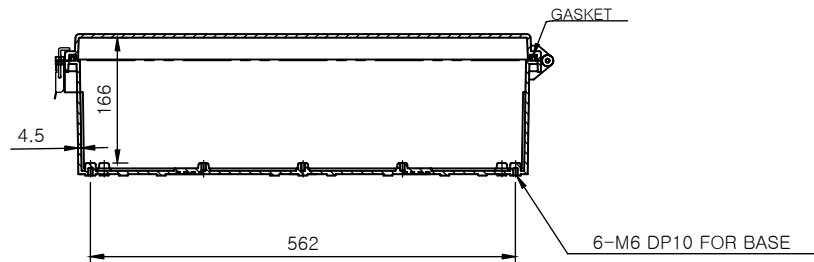

SECTION A-A

SECTION B-B

Part Number	Description
CHDX8-235	Polycarb, Solid Lid
CHDX8-235C	Polycarb, Transparent Lid
CHDX8-335	ABS, Solid Lid
CHDX8-335C	ABS, Transparent Lid

 CAMDENBOSS JAMES CARTER RD, MILDENHALL, SUFFOLK. IP28 7DE TEL: 01638 716101 FAX: 01638 716554 EMAIL: Sales@CamdenBoss.com WEB: www.CamdenBoss.com		UNLESS OTHERWISE SPECIFIED: DIMENSIONS ARE IN MILLIMETERS	GENERAL TOLERANCES +/- 0.2	REVISION: ○					
		FINISH: Lid - Gloss, Base - Light Spark	TITLE: X8 Series Heavy Duty Hinged Enclosure, 830x630x185						
		COLOUR: Light Grey	DWG NO. CHDX8 (830x630x185) A4						
DRAWN	Jack Dickinson	SIGNED	J.H.D	DATE	08/12/17	MATERIAL: See table	SCALE: 1:10	SHEET 1 OF 1	DO NOT SCALE DRAWING
CHK'D	Alex Goodenough	A.G		DATE	08/12/17	PROJECTION: 