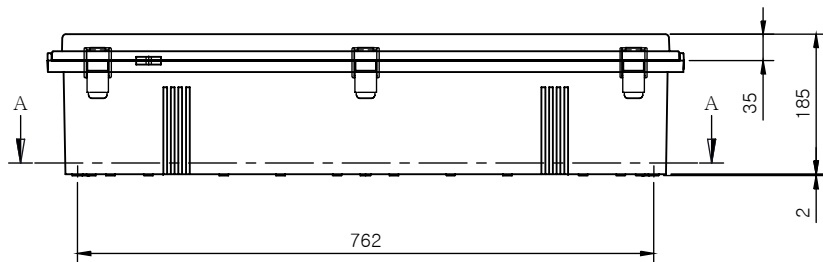

SECTION A-A

SECTION B-B

Part Number	Description
CHDX8-235	Polycarb, Solid Lid
CHDX8-235C	Polycarb, Transparent Lid
CHDX8-335	ABS, Solid Lid
CHDX8-335C	ABS, Transparent Lid

 CAMDENBOSS JAMES CARTER RD, MILDENHALL, SUFFOLK. IP28 7DE TEL: 01638 716101 FAX: 01638 716554 EMAIL: Sales@CamdenBoss.com WEB: www.CamdenBoss.com		UNLESS OTHERWISE SPECIFIED: DIMENSIONS ARE IN MILLIMETERS	GENERAL TOLERANCES +/- 0.2	REVISION: ○					
		FINISH: Lid - Gloss, Base - Light Spark	TITLE: X8 Series Heavy Duty Hinged Enclosure, 830x630x185						
		COLOUR: Light Grey	DWG NO. CHDX8 (830x630x185) A4						
DRAWN	Jack Dickinson	SIGNED	J.H.D	DATE	08/12/17	MATERIAL: See table	SCALE: 1:10	SHEET 1 OF 1	DO NOT SCALE DRAWING
CHK'D	Alex Goodenough	A.G		DATE	08/12/17	PROJECTION: 