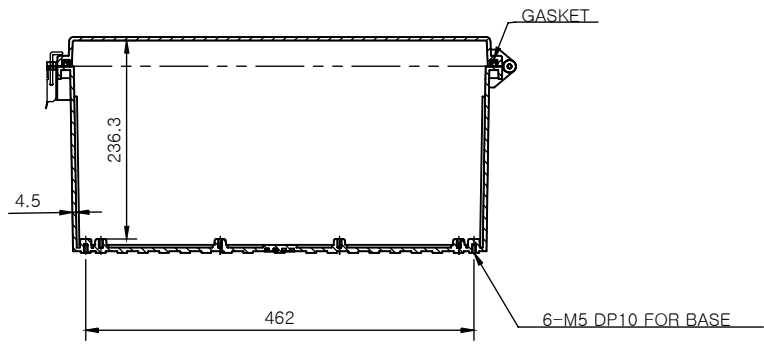

SECTION A-A

SECTION B-B

Part Number	Description
CHDX8-234	Polycarb, Solid Lid
CHDX8-234C	Polycarb, Transparent Lid
CHDX8-334	ABS, Solid Lid
CHDX8-334C	ABS, Transparent Lid

 CAMDENBOSS JAMES CARTER RD, MILDENHALL, SUFFOLK. IP28 7DE TEL: 01638 716101 FAX: 01638 716554 EMAIL: Sales@CamdenBoss.com WEB: www.CamdenBoss.com			UNLESS OTHERWISE SPECIFIED: DIMENSIONS ARE IN MILLIMETERS	GENERAL TOLERANCES +/- 0.2	REVISION. <input type="radio"/>
			FINISH. Lid - Gloss, Base - Light Spark	TITLE: X8 Series Heavy Duty Hinged Enclosure, 630x530x255	
DRAWN	NAME	SIGNED	DATE	MATERIAL. See table	DWG NO. CHDX8 (630x530x255) A4
CHK'D	Alex Goodenough	A.G	08/12/17	PROJECTION. 	SCALE: 1:9 SHEET 1 OF 1 DO NOT SCALE DRAWING