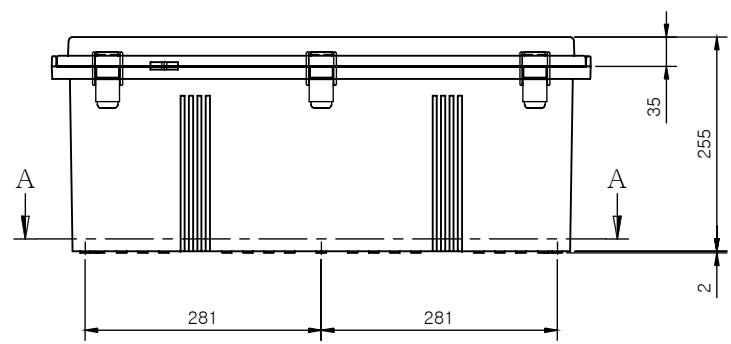

SECTION A-A

SECTION B-B

Part Number	Description
CHDX8-234	Polycarb, Solid Lid
CHDX8-234C	Polycarb, Transparent Lid
CHDX8-334	ABS, Solid Lid
CHDX8-334C	ABS, Transparent Lid

 CAMDENBOSS JAMES CARTER RD, MILDENHALL, SUFFOLK. IP28 7DE TEL: 01638 716101 FAX: 01638 716554 EMAIL: Sales@CamdenBoss.com WEB: www.CamdenBoss.com			UNLESS OTHERWISE SPECIFIED: DIMENSIONS ARE IN MILLIMETERS	GENERAL TOLERANCES +/- 0.2	REVISION. <input type="radio"/>
			FINISH. Lid - Gloss, Base - Light Spark	TITLE: X8 Series Heavy Duty Hinged Enclosure, 630x530x255	
DRAWN	NAME	SIGNED	DATE	MATERIAL. See table	DWG NO. CHDX8 (630x530x255) A4
CHK'D	Alex Goodenough	A.G	08/12/17	PROJECTION. 	SCALE: 1:9 SHEET 1 OF 1 DO NOT SCALE DRAWING