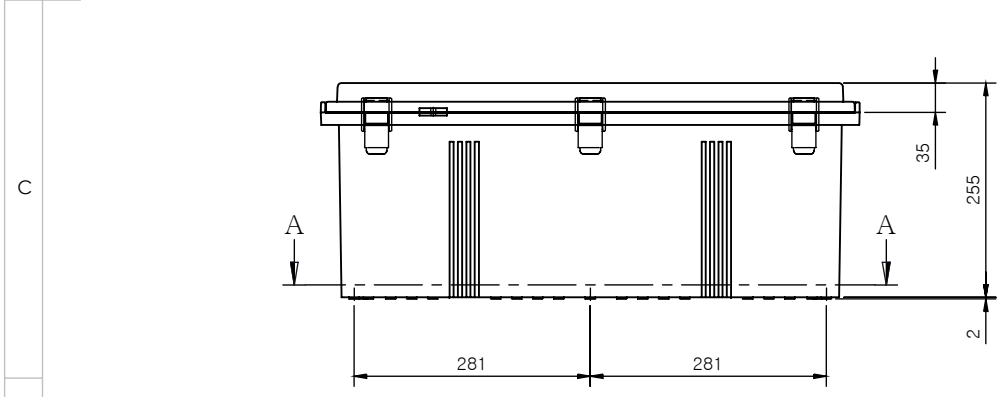

SECTION A-A

SECTION B-B

Part Number	Description
CHDX8-234	Polycarb, Solid Lid
CHDX8-234C	Polycarb, Transparent Lid
CHDX8-334	ABS, Solid Lid
CHDX8-334C	ABS, Transparent Lid

<p>CAMDENBOSS JAMES CARTER RD, MILDENHALL, SUFFOLK. IP28 7DE TEL: 01638 716101 FAX: 01638 716554 EMAIL: Sales@CamdenBoss.com WEB: www.CamdenBoss.com</p>			UNLESS OTHERWISE SPECIFIED: DIMENSIONS ARE IN MILLIMETERS		GENERAL TOLERANCES +/- 0.2		REVISION. ○	
			FINISH. Lid - Gloss, Base - Light Spark		TITLE: X8 Series Heavy Duty Hinged Enclosure, 630x530x255			
DRAWN Jack Dickinson J.H.D 08/12/17			COLOUR. Light Grey		MATERIAL. See table		DWG NO. CHDX8 (630x530x255) A4	
CHK'D Alex Goodenough A.G 08/12/17			PROJECTION.		SCALE. 1:9		SHEET 1 OF 1 DO NOT SCALE DRAWING	