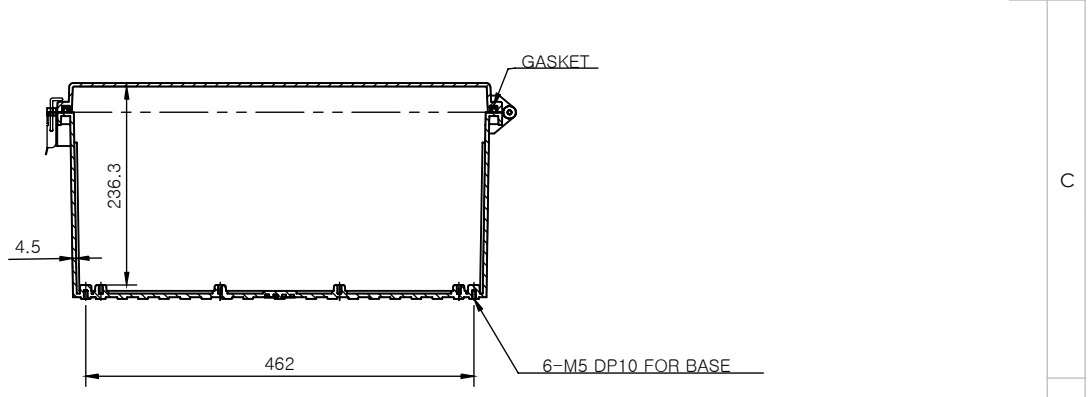

SECTION A-A

SECTION B-B

Part Number	Description
CHDX8-234	Polycarb, Solid Lid
CHDX8-234C	Polycarb, Transparent Lid
CHDX8-334	ABS, Solid Lid
CHDX8-334C	ABS, Transparent Lid

<p>CAMDENBOSS JAMES CARTER RD, MILDENHALL, SUFFOLK. IP28 7DE TEL: 01638 716101 FAX: 01638 716554 EMAIL: Sales@CamdenBoss.com WEB: www.CamdenBoss.com</p>			UNLESS OTHERWISE SPECIFIED: DIMENSIONS ARE IN MILLIMETERS		GENERAL TOLERANCES +/- 0.2		REVISION. ○	
			FINISH. Lid - Gloss, Base - Light Spark		TITLE: X8 Series Heavy Duty Hinged Enclosure, 630x530x255			
DRAWN Jack Dickinson J.H.D 08/12/17			COLOUR. Light Grey		MATERIAL. See table		DWG NO. CHDX8 (630x530x255) A4	
CHK'D Alex Goodenough A.G 08/12/17			PROJECTION.		SCALE. 1:9		SHEET 1 OF 1 DO NOT SCALE DRAWING	