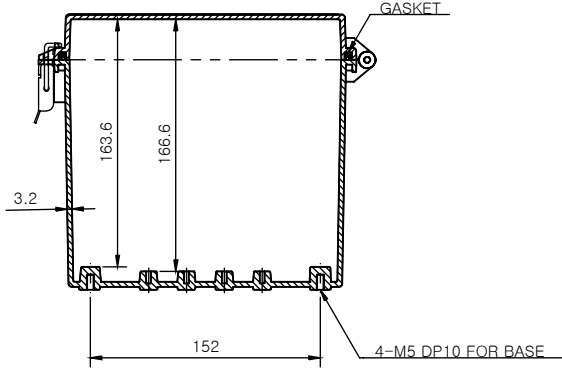

1 2 3 4 5 6

A

B

C

D

SECTION A-A

SECTION B-B

Part Number	Description
CHDX8-228	Polycarb, Solid Lid
CHDX8-228C	Polycarb, Transparent Lid
CHDX8-328	ABS, Solid Lid
CHDX8-328C	ABS, Transparent Lid

 <b>CAMDENBOSS</b> JAMES CARTER RD, MILDENHALL, SUFFOLK. IP28 7DE TEL: 01638 716101 FAX: 01638 716554 EMAIL: Sales@CamdenBoss.com WEB: www.CamdenBoss.com			UNLESS OTHERWISE SPECIFIED: DIMENSIONS ARE IN MILLIMETERS		GENERAL TOLERANCES +/- 0.2		REVISION. <input type="checkbox"/>				
			FINISH. Lid - Gloss, Base - Light Spark		TITLE: X8 Series Heavy Duty Hinged Enclosure, 300x200x180						
DRAWN Jack Dickinson			SIGNED J.H.D		DATE 08/12/17		MATERIAL. See table		DWG NO. CHDX8 (300x200x180)		A4
CHK'D Alwin B.K			SIGNED ABK		DATE 08/12/17		PROJECTION. 		SCALE: 1:5	SHEET 1 OF 1	DO NOT SCALE DRAWING