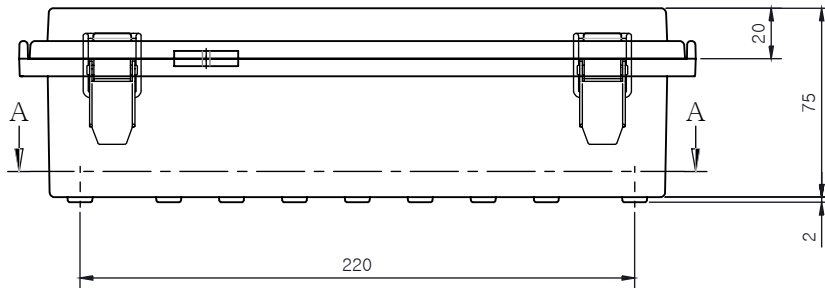

SECTION A-A

SECTION B-B

Part Number	Description
CHDX8-221	Polycarb, Solid Lid
CHDX8-221C	Polycarb, Transparent Lid
CHDX8-321	ABS, Solid Lid
CHDX8-321C	ABS, Transparent Lid

 <b>CAMDENBOSS</b> JAMES CARTER RD, MILDENHALL, SUFFOLK. IP28 7DE TEL: 01638 716101 FAX: 01638 716554 EMAIL: Sales@CamdenBoss.com WEB: www.CamdenBoss.com		UNLESS OTHERWISE SPECIFIED: DIMENSIONS ARE IN MILLIMETERS	GENERAL TOLERANCES +/- 0.2	REVISION. <input type="checkbox"/>
		FINISH. Lid - Gloss, Base - Light Spark	TITLE: <b>X8 Series Heavy Duty Hinged Enclosure, 260x110x75</b>	
		COLOUR. Light Grey		
		MATERIAL. See table	DWG NO. <b>CHDX8 (260x110x75)</b>	A4
DRAWN Jack Dickinson	SIGNED J.H.D	DATE 08/12/17	SCALE: 1:3	SHEET 1 OF 1
CHKD Alwin B.K	ABK	08/12/17	DO NOT SCALE DRAWING	