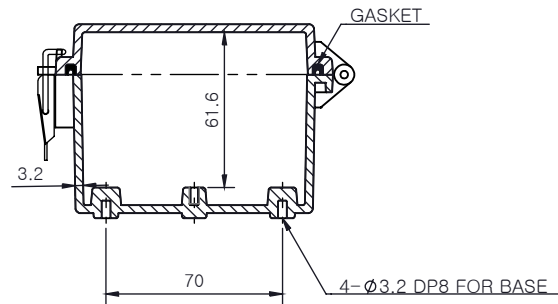

SECTION A-A

SECTION B-B

Part Number	Description
CHDX8-221	Polycarb, Solid Lid
CHDX8-221C	Polycarb, Transparent Lid
CHDX8-321	ABS, Solid Lid
CHDX8-321C	ABS, Transparent Lid

 <b>CAMDENBOSS</b> JAMES CARTER RD, MILDENHALL, SUFFOLK. IP28 7DE TEL: 01638 716101 FAX: 01638 716554 EMAIL: Sales@CamdenBoss.com WEB: www.CamdenBoss.com		UNLESS OTHERWISE SPECIFIED: DIMENSIONS ARE IN MILLIMETERS	GENERAL TOLERANCES +/- 0.2	REVISION. <input type="checkbox"/>
		FINISH. Lid - Gloss, Base - Light Spark	TITLE: <b>X8 Series Heavy Duty Hinged Enclosure, 260x110x75</b>	
		COLOUR. Light Grey		
		MATERIAL. See table	DWG NO. <b>CHDX8 (260x110x75)</b>	A4
DRAWN Jack Dickinson	SIGNED J.H.D	DATE 08/12/17	SCALE: 1:3	SHEET 1 OF 1
CHKD Alwin B.K	ABK	08/12/17	DO NOT SCALE DRAWING	