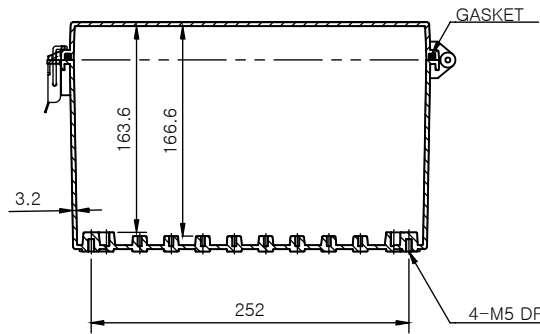

SECTION A-A

SECTION B-B

Part Number	Description
CHDX8-232	Polycarb, Solid Lid
CHDX8-232C	Polycarb, Transparent Lid
CHDX8-332	ABS, Solid Lid
CHDX8-332C	ABS, Transparent Lid

 CAMDENBOSS JAMES CARTER RD, MILDENHALL, SUFFOLK. IP28 7DE TEL: 01638 716101 FAX: 01638 716554 EMAIL: Sales@CamdenBoss.com WEB: www.CamdenBoss.com			UNLESS OTHERWISE SPECIFIED: DIMENSIONS ARE IN MILLIMETERS		GENERAL TOLERANCES +/- 0.2		REVISION. <input type="checkbox"/>	
			FINISH. Lid - Gloss, Base - Light Spark		TITLE: X8 Series Heavy Duty Hinged Enclosure, 400x300x180			
DRAWN Jack Dickinson J.H.D 08/12/17			COLOUR. Light Grey		MATERIAL. See table		DWG NO. CHDX8 (400x300x180) A4	
CHK'D Alex Goodenough A.G 08/12/17			PROJECTION. 		SCALE. 1:6		SHEET 1 OF 1 DO NOT SCALE DRAWING	