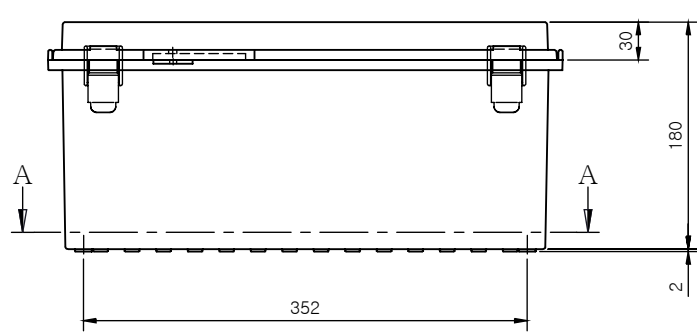

SECTION A-A

SECTION B-B

Part Number	Description
CHDX8-232	Polycarb, Solid Lid
CHDX8-232C	Polycarb, Transparent Lid
CHDX8-332	ABS, Solid Lid
CHDX8-332C	ABS, Transparent Lid

 CAMDENBOSS JAMES CARTER RD, MILDENHALL, SUFFOLK. IP28 7DE TEL: 01638 716101 FAX: 01638 716554 EMAIL: Sales@CamdenBoss.com WEB: www.CamdenBoss.com			UNLESS OTHERWISE SPECIFIED: DIMENSIONS ARE IN MILLIMETERS		GENERAL TOLERANCES +/- 0.2		REVISION. <input type="checkbox"/>	
			FINISH. Lid - Gloss, Base - Light Spark		TITLE: X8 Series Heavy Duty Hinged Enclosure, 400x300x180			
DRAWN Jack Dickinson J.H.D 08/12/17			COLOUR. Light Grey		MATERIAL. See table		DWG NO. CHDX8 (400x300x180) A4	
CHK'D Alex Goodenough A.G 08/12/17			PROJECTION. 		SCALE. 1:6		SHEET 1 OF 1 DO NOT SCALE DRAWING	