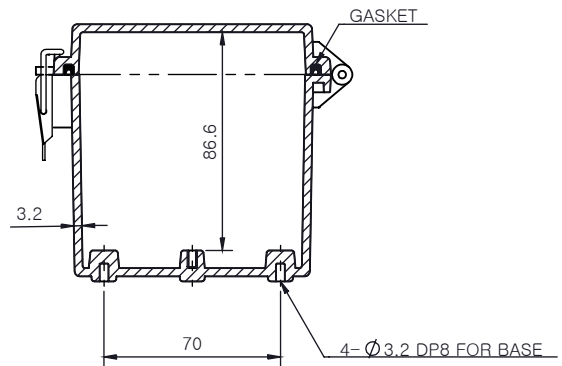

SECTION A-A

Part Number	Description
CHDX8-222	Polycarb, Solid Lid
CHDX8-222C	Polycarb, Transparent Lid
CHDX8-322	ABS, Solid Lid
CHDX8-322C	ABS, Transparent

 CAMDENBOSS JAMES CARTER RD, MILDENHALL, SUFFOLK. IP28 7DE TEL: 01638 716101 FAX: 01638 716554 EMAIL: Sales@CamdenBoss.com WEB: www.CamdenBoss.com		UNLESS OTHERWISE SPECIFIED: DIMENSIONS ARE IN MILLIMETERS		GENERAL TOLERANCES +/- 0.2		REVISION. ○	
		FINISH. Lid - Gloss, Base - Light Spark		TITLE: X8 Series Heavy Duty Hinged Enclosure, 260x110x100			
DRAWN Jack Dickinson		SIGNED J.H.D		DATE 08/12/17		MATERIAL. See table	
CHK'D Alwin B.K		ABK		08/12/17		PROJECTION.	
				DWG NO. CHDX8 (260x110x100)		A4	
				SCALE: 1:3		SHEET 1 OF 1	
						DO NOT SCALE DRAWING	