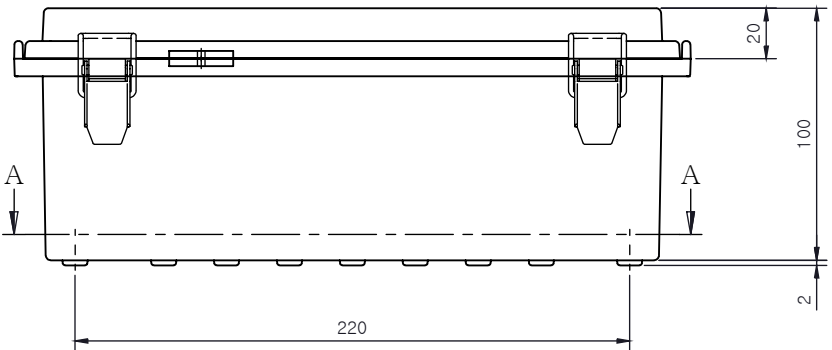

SECTION A-A

Part Number	Description
CHDX8-222	Polycarb, Solid Lid
CHDX8-222C	Polycarb, Transparent Lid
CHDX8-322	ABS, Solid Lid
CHDX8-322C	ABS, Transparent

 CAMDENBOSS JAMES CARTER RD, MILDENHALL, SUFFOLK. IP28 7DE TEL: 01638 716101 FAX: 01638 716554 EMAIL: Sales@CamdenBoss.com WEB: www.CamdenBoss.com		UNLESS OTHERWISE SPECIFIED: DIMENSIONS ARE IN MILLIMETERS		GENERAL TOLERANCES +/- 0.2		REVISION. ○	
		FINISH. Lid - Gloss, Base - Light Spark		TITLE: X8 Series Heavy Duty Hinged Enclosure, 260x110x100			
DRAWN Jack Dickinson		SIGNED J.H.D		DATE 08/12/17		MATERIAL. See table	
CHK'D Alwin B.K		ABK		08/12/17		PROJECTION.	
				DWG NO. CHDX8 (260x110x100)		A4	
				SCALE: 1:3		SHEET 1 OF 1	
						DO NOT SCALE DRAWING	