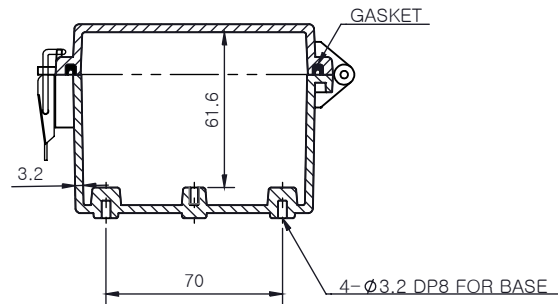

SECTION A-A

SECTION B-B

Part Number	Description
CHDX8-221	Polycarb, Solid Lid
CHDX8-221C	Polycarb, Transparent Lid
CHDX8-321	ABS, Solid Lid
CHDX8-321C	ABS, Transparent Lid

 <b>CAMDENBOSS</b> JAMES CARTER RD, MILDENHALL, SUFFOLK. IP28 7DE TEL: 01638 716101 FAX: 01638 716554 EMAIL: Sales@CamdenBoss.com WEB: www.CamdenBoss.com		UNLESS OTHERWISE SPECIFIED: DIMENSIONS ARE IN MILLIMETERS	GENERAL TOLERANCES +/- 0.2	REVISION. ○
		FINISH. Lid - Gloss, Base - Light Spark	TITLE: X8 Series Heavy Duty Hinged Enclosure, 260x110x75	
		COLOUR. Light Grey		
		MATERIAL. See table	DWG NO. CHDX8 (260x110x75)	A4
DRAWN Jack Dickinson	SIGNED J.H.D	DATE 08/12/17	SCALE: 1:3	SHEET 1 OF 1
CHKD Alwin B.K	ABK	08/12/17	DO NOT SCALE DRAWING	