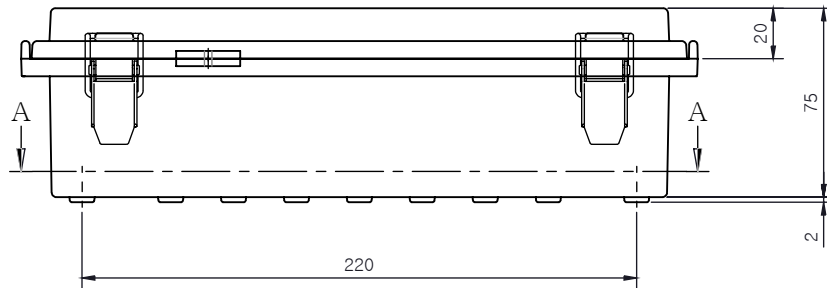

SECTION A-A

SECTION B-B

Part Number	Description
CHDX8-221	Polycarb, Solid Lid
CHDX8-221C	Polycarb, Transparent Lid
CHDX8-321	ABS, Solid Lid
CHDX8-321C	ABS, Transparent Lid

 <b>CAMDENBOSS</b> JAMES CARTER RD, MILDENHALL, SUFFOLK. IP28 7DE TEL: 01638 716101 FAX: 01638 716554 EMAIL: Sales@CamdenBoss.com WEB: www.CamdenBoss.com		UNLESS OTHERWISE SPECIFIED: DIMENSIONS ARE IN MILLIMETERS	GENERAL TOLERANCES +/- 0.2	REVISION. ○
		FINISH. Lid - Gloss, Base - Light Spark	TITLE: X8 Series Heavy Duty Hinged Enclosure, 260x110x75	
		COLOUR. Light Grey		
		MATERIAL. See table	DWG NO. CHDX8 (260x110x75)	A4
DRAWN Jack Dickinson	SIGNED J.H.D	DATE 08/12/17	SCALE: 1:3	SHEET 1 OF 1
CHKD Alwin B.K	ABK	08/12/17	DO NOT SCALE DRAWING	