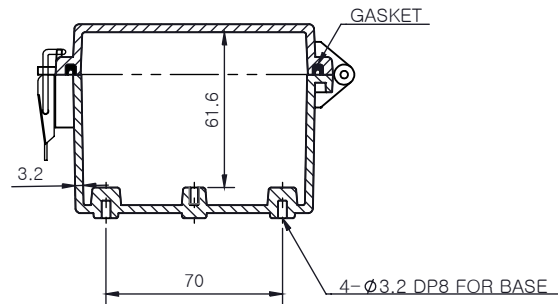

SECTION A-A

SECTION B-B

Part Number	Description
CHDX8-221	Polycarb, Solid Lid
CHDX8-221C	Polycarb, Transparent Lid
CHDX8-321	ABS, Solid Lid
CHDX8-321C	ABS, Transparent Lid

 CAMDENBOSS JAMES CARTER RD, MILDENHALL, SUFFOLK. IP28 7DE TEL: 01638 716101 FAX: 01638 716554 EMAIL: Sales@CamdenBoss.com WEB: www.CamdenBoss.com		UNLESS OTHERWISE SPECIFIED: DIMENSIONS ARE IN MILLIMETERS	GENERAL TOLERANCES +/- 0.2	REVISION. ○
		FINISH. Lid - Gloss, Base - Light Spark	TITLE: X8 Series Heavy Duty Hinged Enclosure, 260x110x75	
		COLOUR. Light Grey		
		MATERIAL. See table	DWG NO.	
DRAWN	Jack Dickinson	SIGNED	J.H.D	DATE
CHK'D	Alwin B.K	ABK	08/12/17	08/12/17
PROJECTION.				SCALE: 1:3
		SHEET 1 OF 1		DO NOT SCALE DRAWING

CHDX8 (260x110x75)

A4