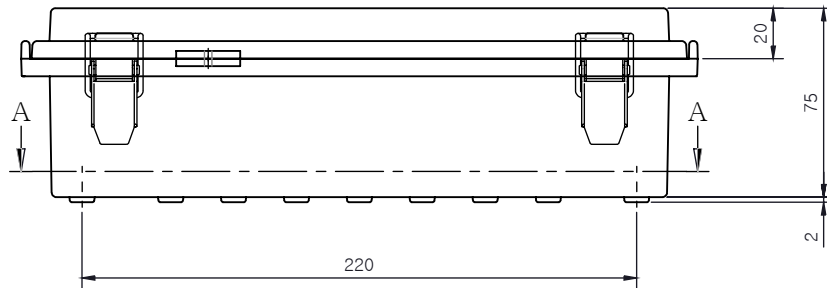

SECTION A-A

SECTION B-B

Part Number	Description
CHDX8-221	Polycarb, Solid Lid
CHDX8-221C	Polycarb, Transparent Lid
CHDX8-321	ABS, Solid Lid
CHDX8-321C	ABS, Transparent Lid

 CAMDENBOSS JAMES CARTER RD, MILDENHALL, SUFFOLK. IP28 7DE TEL: 01638 716101 FAX: 01638 716554 EMAIL: Sales@CamdenBoss.com WEB: www.CamdenBoss.com		UNLESS OTHERWISE SPECIFIED: DIMENSIONS ARE IN MILLIMETERS	GENERAL TOLERANCES +/- 0.2	REVISION. ○
		FINISH. Lid - Gloss, Base - Light Spark	TITLE: X8 Series Heavy Duty Hinged Enclosure, 260x110x75	
		COLOUR. Light Grey		
		MATERIAL. See table	DWG NO.	
DRAWN	Jack Dickinson	SIGNED	J.H.D	DATE
CHK'D	Alwin B.K	ABK	08/12/17	08/12/17
PROJECTION.				SCALE: 1:3
		SHEET 1 OF 1		DO NOT SCALE DRAWING

CHDX8 (260x110x75)

A4