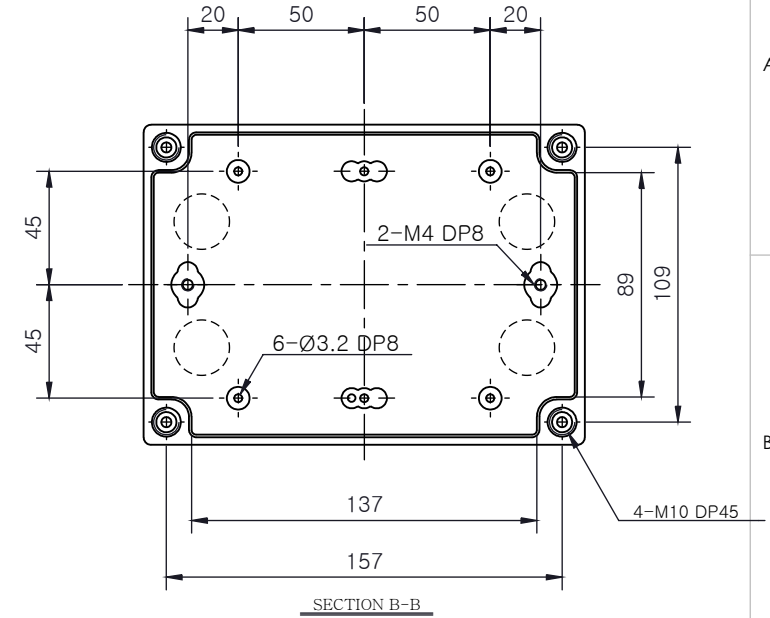

PART NUMBER	Description
CHDX6-230	Polycarb, Solid Lid
CHDX6-230C	Polycarb, Transparent Lid
CHDX6-330	ABS, Solid Lid
CHDX6-330C	ABS, Transparent Lid

 CAMDENBOSS JAMES CARTER RD, MILDENHALL, SUFFOLK. IP28 7DE TEL: 01638 716101 FAX: 01638 716554 EMAIL: Sales@CamdenBoss.com WEB: www.CamdenBoss.com			UNLESS OTHERWISE SPECIFIED: DIMENSIONS ARE IN MILLIMETERS	GENERAL TOLERANCES +/- 0.2	REVISION: ○
			FINISH: GLOSS LID, BASE LIGHT SPARK	TITLE: X6 Series Knock out Enclosure, 175x127x100	
DRAWN: ALWIN B.K. ABK 08/12/17			COLOUR: LIGHT GREY	DWG NO: CHDX6 (175x127x100) A4	
CHK'D: A.GOODENOUGH A.G 08/12/17			MATERIAL: SEE TABLE	SCALE: 1:3	SHEET 1 OF 1
PROJECTION: 			DO NOT SCALE DRAWING		