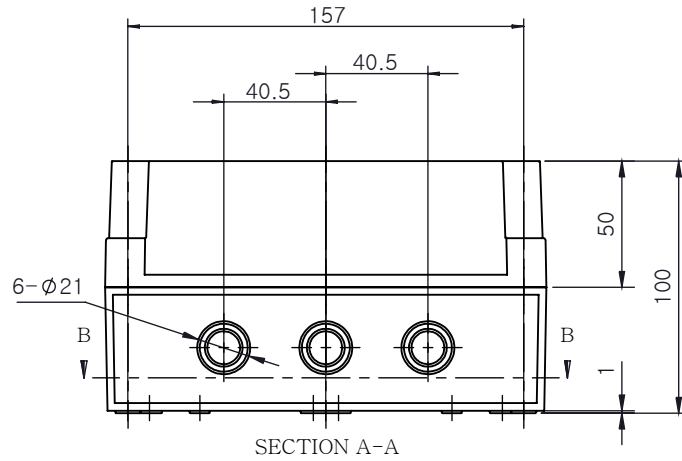

PART NUMBER	Description
CHDX6-230	Polycarb, Solid Lid
CHDX6-230C	Polycarb, Transparent Lid
CHDX6-330	ABS, Solid Lid
CHDX6-330C	ABS, Transparent Lid

 CAMDENBOSS JAMES CARTER RD, MILDENHALL, SUFFOLK. IP28 7DE TEL: 01638 716101 FAX: 01638 716554 EMAIL: Sales@CamdenBoss.com WEB: www.CamdenBoss.com			UNLESS OTHERWISE SPECIFIED: DIMENSIONS ARE IN MILLIMETERS	GENERAL TOLERANCES +/- 0.2	REVISION: ○
			FINISH: GLOSS LID, BASE LIGHT SPARK	TITLE: X6 Series Knock out Enclosure, 175x127x100	
DRAWN: ALWIN B.K. ABK 08/12/17			COLOUR: LIGHT GREY	DWG NO: CHDX6 (175x127x100) A4	
CHK'D: A.GOODENOUGH A.G 08/12/17			MATERIAL: SEE TABLE	SCALE: 1:3	SHEET 1 OF 1
PROJECTION: 			DO NOT SCALE DRAWING		