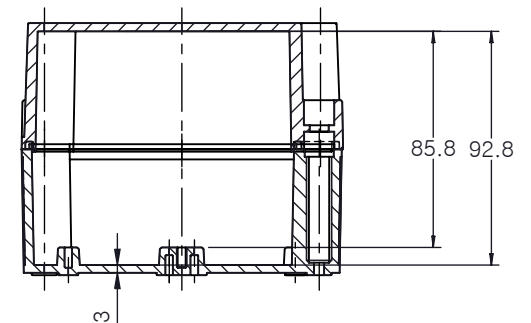

PART NUMBER	Description
CHDX6-230	Polycarb, Solid Lid
CHDX6-230C	Polycarb, Transparent Lid
CHDX6-330	ABS, Solid Lid
CHDX6-330C	ABS, Transparent Lid

 CAMDENBOSS JAMES CARTER RD, MILDENHALL, SUFFOLK. IP28 7DE TEL: 01638 716101 FAX: 01638 716554 EMAIL: Sales@CamdenBoss.com WEB: www.CamdenBoss.com			UNLESS OTHERWISE SPECIFIED: DIMENSIONS ARE IN MILLIMETERS	GENERAL TOLERANCES +/- 0.2	REVISION: ○
			FINISH: GLOSS LID, BASE LIGHT SPARK	TITLE: X6 Series Knock out Enclosure, 175x127x100	
DRAWN: ALWIN B.K. ABK 08/12/17			COLOUR: LIGHT GREY	DWG NO: CHDX6 (175x127x100) A4	
CHK'D: A.GOODENOUGH A.G 08/12/17			MATERIAL: SEE TABLE	SCALE: 1:3	SHEET 1 OF 1
PROJECTION: 			DO NOT SCALE DRAWING		