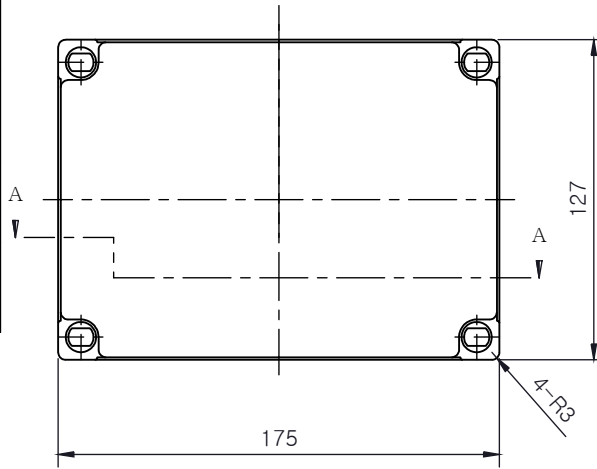

PART NUMBER	Description
CHDX6-230	Polycarb, Solid Lid
CHDX6-230C	Polycarb, Transparent Lid
CHDX6-330	ABS, Solid Lid
CHDX6-330C	ABS, Transparent Lid

 CAMDENBOSS JAMES CARTER RD, MILDENHALL, SUFFOLK. IP28 7DE TEL: 01638 716101 FAX: 01638 716554 EMAIL: Sales@CamdenBoss.com WEB: www.CamdenBoss.com			UNLESS OTHERWISE SPECIFIED: DIMENSIONS ARE IN MILLIMETERS	GENERAL TOLERANCES +/- 0.2	REVISION: ○
			FINISH: GLOSS LID, BASE LIGHT SPARK	TITLE: X6 Series Knock out Enclosure, 175x127x100	
DRAWN: ALWIN B.K. ABK 08/12/17			COLOUR: LIGHT GREY	DWG NO: CHDX6 (175x127x100) A4	
CHK'D: A.GOODENOUGH A.G 08/12/17			MATERIAL: SEE TABLE	SCALE: 1:3	SHEET 1 OF 1
PROJECTION: 			DO NOT SCALE DRAWING		