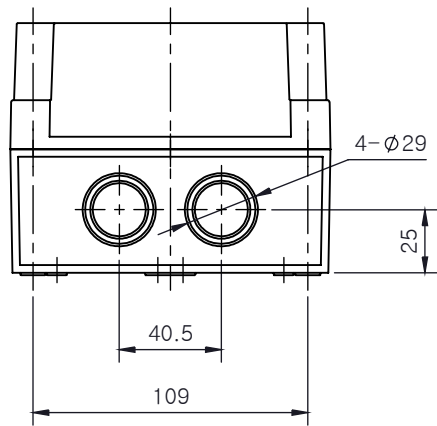

PART NUMBER	Description
CHDX6-230	Polycarb, Solid Lid
CHDX6-230C	Polycarb, Transparent Lid
CHDX6-330	ABS, Solid Lid
CHDX6-330C	ABS, Transparent Lid

 CAMDENBOSS JAMES CARTER RD, MILDENHALL, SUFFOLK. IP28 7DE TEL: 01638 716101 FAX: 01638 716554 EMAIL: Sales@CamdenBoss.com WEB: www.CamdenBoss.com			UNLESS OTHERWISE SPECIFIED: DIMENSIONS ARE IN MILLIMETERS	GENERAL TOLERANCES +/- 0.2	REVISION: ○
			FINISH: GLOSS LID, BASE LIGHT SPARK	TITLE: X6 Series Knock out Enclosure, 175x127x100	
DRAWN: ALWIN B.K. ABK 08/12/17			COLOUR: LIGHT GREY	DWG NO: CHDX6 (175x127x100) A4	
CHK'D: A.GOODENOUGH A.G 08/12/17			MATERIAL: SEE TABLE	SCALE: 1:3	SHEET 1 OF 1
PROJECTION: 			DO NOT SCALE DRAWING		