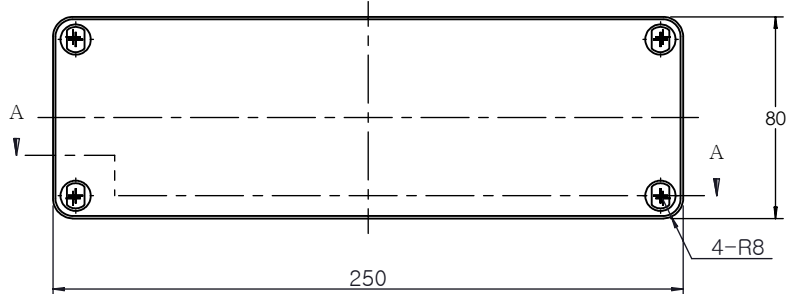

PART NUMBER	Description
CHDX6-227	Polycarb, Solid Lid
CHDX6-227C	Polycarb, Transparent Lid
CHDX6-327	ABS, Solid Lid
CHDX6-327C	ABS, Transparent Lid

**CAMDENBOSS**  
CONNECT. ENCLOSE. INNOVATE.

JAMES CARTER RD, MILDENHALL, SUFFOLK. IP28 7DE  
TEL: 01638 716101 FAX: 01638 716554  
EMAIL: Sales@CamdenBoss.com  
WEB: www.CamdenBoss.com

UNLESS OTHERWISE SPECIFIED:  
DIMENSIONS ARE IN MILLIMETERS

FINISH: LID GLOSS, BASE LIGHT SPARK

COLOUR: LIGHT GREY

MATERIAL: SEE TABLE

PROJECTION:

GENERAL TOLERANCES +/- 0.2

REVISION:

TITLE: X6 Series Knock out Enclosure, 250x80x70

DWG NO. CHDX6 (250x80x70) A4

SCALE: 1:3 SHEET 1 OF 1 DO NOT SCALE DRAWING

	NAME	SIGNED	DATE
DRAWN	ALWIN B.K	ABK	08/12/17
CHK'D	A.GOODENOUGH	A.G	08/12/17