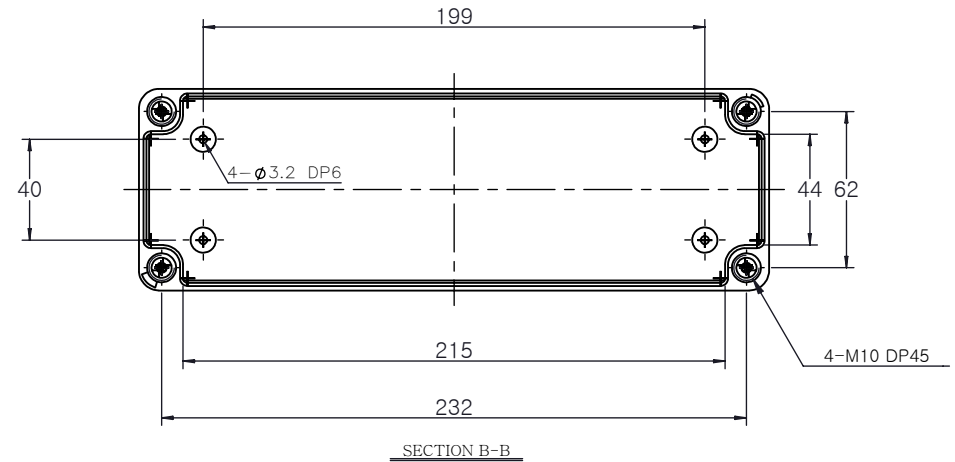

PART NUMBER	Description
CHDX6-227	Polycarb, Solid Lid
CHDX6-227C	Polycarb, Transparent Lid
CHDX6-327	ABS, Solid Lid
CHDX6-327C	ABS, Transparent Lid

**CAMDENBOSS**  
CONNECT. ENCLOSE. INNOVATE.

JAMES CARTER RD, MILDENHALL, SUFFOLK. IP28 7DE  
TEL: 01638 716101 FAX: 01638 716554  
EMAIL: Sales@CamdenBoss.com  
WEB: www.CamdenBoss.com

UNLESS OTHERWISE SPECIFIED:  
DIMENSIONS ARE IN MILLIMETERS

FINISH: LID GLOSS, BASE LIGHT SPARK

COLOUR: LIGHT GREY

MATERIAL: SEE TABLE

PROJECTION:

GENERAL TOLERANCES +/- 0.2

REVISION:

TITLE: X6 Series Knock out Enclosure, 250x80x70

DWG NO. CHDX6 (250x80x70) A4

SCALE: 1:3 SHEET 1 OF 1 DO NOT SCALE DRAWING

	NAME	SIGNED	DATE
DRAWN	ALWIN B.K	ABK	08/12/17
CHK'D	A.GOODENOUGH	A.G	08/12/17