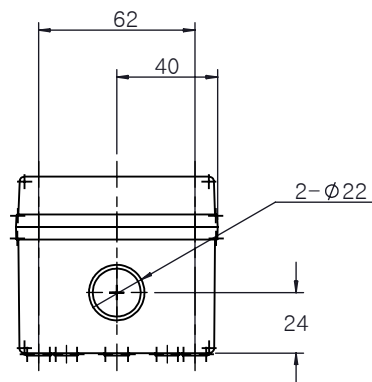

PART NUMBER	Description
CHDX6-227	Polycarb, Solid Lid
CHDX6-227C	Polycarb, Transparent Lid
CHDX6-327	ABS, Solid Lid
CHDX6-327C	ABS, Transparent Lid

**CAMDENBOSS**  
CONNECT. ENCLOSE. INNOVATE.

JAMES CARTER RD, MILDENHALL, SUFFOLK. IP28 7DE  
TEL: 01638 716101 FAX: 01638 716554  
EMAIL: Sales@CamdenBoss.com  
WEB: www.CamdenBoss.com

UNLESS OTHERWISE SPECIFIED:  
DIMENSIONS ARE IN MILLIMETERS

FINISH: LID GLOSS, BASE LIGHT SPARK

COLOUR: LIGHT GREY

MATERIAL: SEE TABLE

PROJECTION:

GENERAL TOLERANCES +/- 0.2

REVISION:

TITLE: X6 Series Knock out Enclosure, 250x80x70

DWG NO. CHDX6 (250x80x70) A4

SCALE: 1:3 SHEET 1 OF 1 DO NOT SCALE DRAWING

	NAME	SIGNED	DATE
DRAWN	ALWIN B.K	ABK	08/12/17
CHK'D	A.GOODENOUGH	A.G	08/12/17