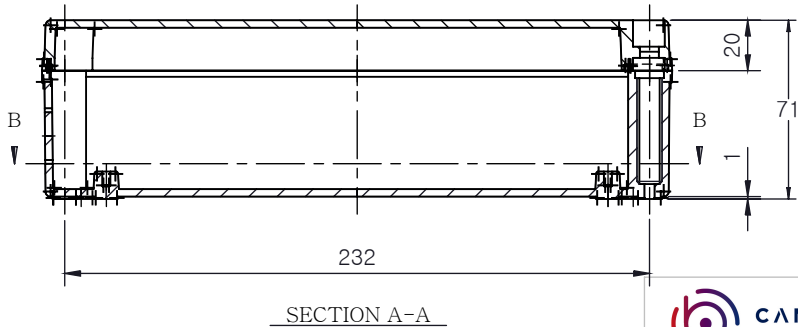

PART NUMBER	Description
CHDX6-227	Polycarb, Solid Lid
CHDX6-227C	Polycarb, Transparent Lid
CHDX6-327	ABS, Solid Lid
CHDX6-327C	ABS, Transparent Lid

**CAMDENBOSS**  
CONNECT. ENCLOSE. INNOVATE.

JAMES CARTER RD, MILDENHALL, SUFFOLK. IP28 7DE  
TEL: 01638 716101 FAX: 01638 716554  
EMAIL: Sales@CamdenBoss.com  
WEB: www.CamdenBoss.com

UNLESS OTHERWISE SPECIFIED:  
DIMENSIONS ARE IN MILLIMETERS

FINISH: LID GLOSS, BASE LIGHT SPARK

COLOUR: LIGHT GREY

MATERIAL: SEE TABLE

PROJECTION:

GENERAL TOLERANCES +/- 0.2

REVISION:

TITLE: X6 Series Knock out Enclosure, 250x80x70

DWG NO. CHDX6 (250x80x70) A4

SCALE: 1:3 SHEET 1 OF 1 DO NOT SCALE DRAWING

	NAME	SIGNED	DATE
DRAWN	ALWIN B.K	ABK	08/12/17
CHK'D	A.GOODENOUGH	A.G	08/12/17