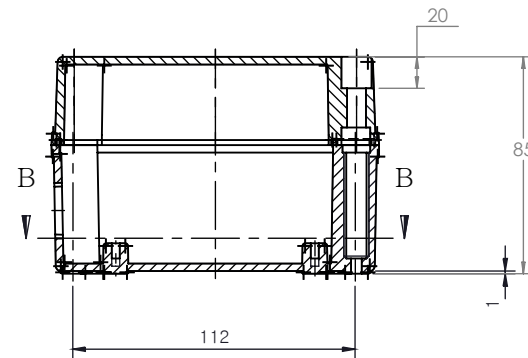

PART NUMBER	Description
CHDX6-224	Polycarb, Solid Lid
CHDX6-224C	Polycarb, Transparent Lid
CHDX6-324	ABS, Solid Lid
CHDX6-324C	ABS, Transparent Lid

SECTION B-B

SECTION A-A

 CAMDENBOSS <small>CONNECT. ENCLOSE. INNOVATE.</small> JAMES CARTER RD, MILDENHALL, SUFFOLK. IP28 7DE TEL: 01638 716101 FAX: 01638 716554 EMAIL: Sales@CamdenBoss.com WEB: www.CamdenBoss.com			UNLESS OTHERWISE SPECIFIED: DIMENSIONS ARE IN MILLIMETERS	GENERAL TOLERANCES +/- 0.2	REVISION. <input type="checkbox"/>
			FINISH. GLOSS LID, BASE LIGHT SPARK	TITLE: X6 Series Knock out Enclosure, 130x80x70	
DRAWN ALWIN B.K ABK 08/12/17			COLOUR. LIGHT GREY	DWG NO. CHDX6 (130x80x85) A4	
CHK'D A.GOODENOUGH A.G 08/12/17	MATERIAL. SEE TABLE		PROJECTION. 	SCALE. 1:3	SHEET 1 OF 1
			DO NOT SCALE DRAWING		