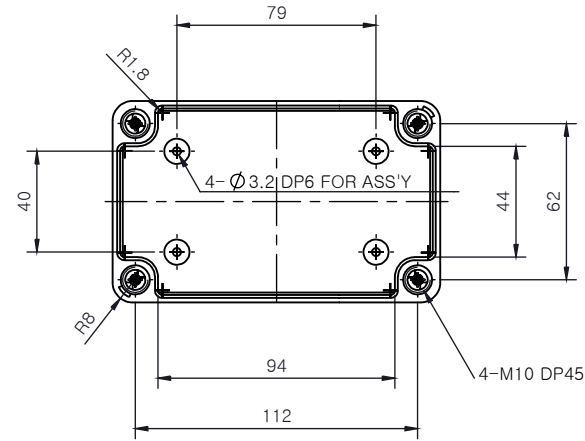

PART NUMBER	Description
CHDX6-224	Polycarb, Solid Lid
CHDX6-224C	Polycarb, Transparent Lid
CHDX6-324	ABS, Solid Lid
CHDX6-324C	ABS, Transparent Lid

SECTION B-B

SECTION A-A

 CAMDENBOSS <small>CONNECT. ENCLOSE. INNOVATE.</small> JAMES CARTER RD, MILDENHALL, SUFFOLK. IP28 7DE TEL: 01638 716101 FAX: 01638 716554 EMAIL: Sales@CamdenBoss.com WEB: www.CamdenBoss.com			UNLESS OTHERWISE SPECIFIED: DIMENSIONS ARE IN MILLIMETERS	GENERAL TOLERANCES +/- 0.2	REVISION. <input type="checkbox"/>
			FINISH. GLOSS LID, BASE LIGHT SPARK	TITLE: X6 Series Knock out Enclosure, 130x80x70	
DRAWN ALWIN B.K ABK 08/12/17			COLOUR. LIGHT GREY	DWG NO. CHDX6 (130x80x85) A4	
CHK'D A.GOODENOUGH A.G 08/12/17	MATERIAL. SEE TABLE		PROJECTION. 	SCALE. 1:3	SHEET 1 OF 1
			DO NOT SCALE DRAWING		