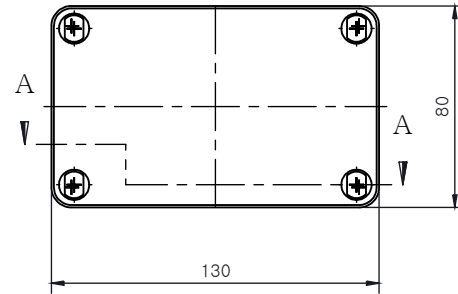

PART NUMBER	Description
CHDX6-224	Polycarb, Solid Lid
CHDX6-224C	Polycarb, Transparent Lid
CHDX6-324	ABS, Solid Lid
CHDX6-324C	ABS, Transparent Lid

SECTION B-B

SECTION A-A

 CAMDENBOSS <small>CONNECT. ENCLOSE. INNOVATE.</small> JAMES CARTER RD, MILDENHALL, SUFFOLK. IP28 7DE TEL: 01638 716101 FAX: 01638 716554 EMAIL: Sales@CamdenBoss.com WEB: www.CamdenBoss.com			UNLESS OTHERWISE SPECIFIED: DIMENSIONS ARE IN MILLIMETERS	GENERAL TOLERANCES +/- 0.2	REVISION. <input type="checkbox"/>
			FINISH. GLOSS LID, BASE LIGHT SPARK	TITLE: X6 Series Knock out Enclosure, 130x80x70	
DRAWN ALWIN B.K ABK 08/12/17			COLOUR. LIGHT GREY	DWG NO. CHDX6 (130x80x85) A4	
CHK'D A.GOODENOUGH A.G 08/12/17	MATERIAL. SEE TABLE		PROJECTION. 	SCALE. 1:3	SHEET 1 OF 1
			DO NOT SCALE DRAWING		