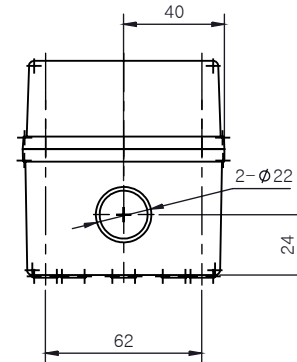

PART NUMBER	Description
CHDX6-224	Polycarb, Solid Lid
CHDX6-224C	Polycarb, Transparent Lid
CHDX6-324	ABS, Solid Lid
CHDX6-324C	ABS, Transparent Lid

SECTION B-B

SECTION A-A

 CAMDENBOSS <small>CONNECT. ENCLOSE. INNOVATE.</small> JAMES CARTER RD, MILDENHALL, SUFFOLK. IP28 7DE TEL: 01638 716101 FAX: 01638 716554 EMAIL: Sales@CamdenBoss.com WEB: www.CamdenBoss.com			UNLESS OTHERWISE SPECIFIED: DIMENSIONS ARE IN MILLIMETERS	GENERAL TOLERANCES +/- 0.2	REVISION. <input type="checkbox"/>
			FINISH. GLOSS LID, BASE LIGHT SPARK	TITLE: X6 Series Knock out Enclosure, 130x80x70	
DRAWN ALWIN B.K ABK 08/12/17			COLOUR. LIGHT GREY	DWG NO. CHDX6 (130x80x85) A4	
CHK'D A.GOODENOUGH A.G 08/12/17	MATERIAL. SEE TABLE		PROJECTION. 	SCALE. 1:3	SHEET 1 OF 1
			DO NOT SCALE DRAWING		