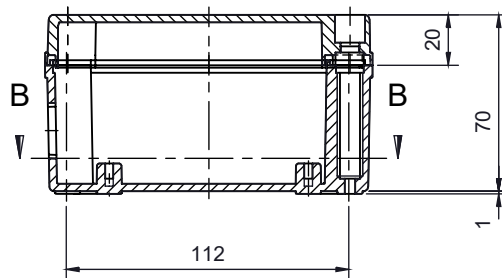

PART NUMBER	Description
CHDX6-223	Polycarb, Solid Lid
CHDX6-223C	Polycarb, Transparent Lid
CHDX6-323	ABS, Solid Lid
CHDX6-323C	ABS, Transparent Lid

SECTION B-B

SECTION A-A

 CAMDENBOSS JAMES CARTER RD, MILDENHALL, SUFFOLK. IP28 7DE TEL: 01638 716101 FAX: 01638 716554 EMAIL: Sales@CamdenBoss.com WEB: www.CamdenBoss.com				UNLESS OTHERWISE SPECIFIED: DIMENSIONS ARE IN MILLIMETERS		GENERAL TOLERANCES +/- 0.2		REVISION. <input type="checkbox"/>	
				FINISH. LID GLOSS, BASE LIGHT SPARK		TITLE: X6 Series Knock out Enclosure, 130x80x70			
				COLOUR. LIGHT GREY		DWG NO. CHDX6 (130x80x70) A4			
DRAWN ALWIN B.K ABK 08/12/17				MATERIAL. SEE TABLE		SCALE. 1:3			
CHK'D A.GOODENOUGH A.G 08/12/17				PROJECTION. 		SHEET 1 OF 1		DO NOT SCALE DRAWING	