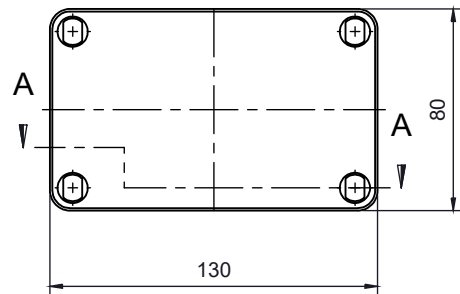

PART NUMBER	Description
CHDX6-223	Polycarb, Solid Lid
CHDX6-223C	Polycarb, Transparent Lid
CHDX6-323	ABS, Solid Lid
CHDX6-323C	ABS, Transparent Lid

SECTION B-B

SECTION A-A

 CAMDENBOSS JAMES CARTER RD, MILDENHALL, SUFFOLK. IP28 7DE TEL: 01638 716101 FAX: 01638 716554 EMAIL: Sales@CamdenBoss.com WEB: www.CamdenBoss.com				UNLESS OTHERWISE SPECIFIED: DIMENSIONS ARE IN MILLIMETERS		GENERAL TOLERANCES +/- 0.2		REVISION. <input type="checkbox"/>	
				FINISH. LID GLOSS, BASE LIGHT SPARK		TITLE: X6 Series Knock out Enclosure, 130x80x70			
				COLOUR. LIGHT GREY		DWG NO. CHDX6 (130x80x70) A4			
DRAWN ALWIN B.K ABK 08/12/17				MATERIAL. SEE TABLE		SCALE. 1:3			
CHK'D A.GOODENOUGH A.G 08/12/17				PROJECTION. 		SHEET 1 OF 1		DO NOT SCALE DRAWING	