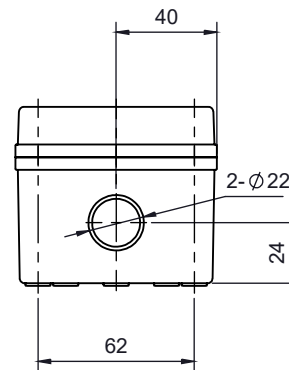

PART NUMBER	Description
CHDX6-223	Polycarb, Solid Lid
CHDX6-223C	Polycarb, Transparent Lid
CHDX6-323	ABS, Solid Lid
CHDX6-323C	ABS, Transparent Lid

SECTION B-B

SECTION A-A

 CAMDENBOSS JAMES CARTER RD, MILDENHALL, SUFFOLK. IP28 7DE TEL: 01638 716101 FAX: 01638 716554 EMAIL: Sales@CamdenBoss.com WEB: www.CamdenBoss.com				UNLESS OTHERWISE SPECIFIED: DIMENSIONS ARE IN MILLIMETERS		GENERAL TOLERANCES +/- 0.2		REVISION. <input type="checkbox"/>	
				FINISH. LID GLOSS, BASE LIGHT SPARK		TITLE: X6 Series Knock out Enclosure, 130x80x70			
				COLOUR. LIGHT GREY		DWG NO. CHDX6 (130x80x70) A4			
DRAWN ALWIN B.K ABK 08/12/17				MATERIAL. SEE TABLE		SCALE. 1:3			
CHK'D A.GOODENOUGH A.G 08/12/17				PROJECTION. 		SHEET 1 OF 1		DO NOT SCALE DRAWING	