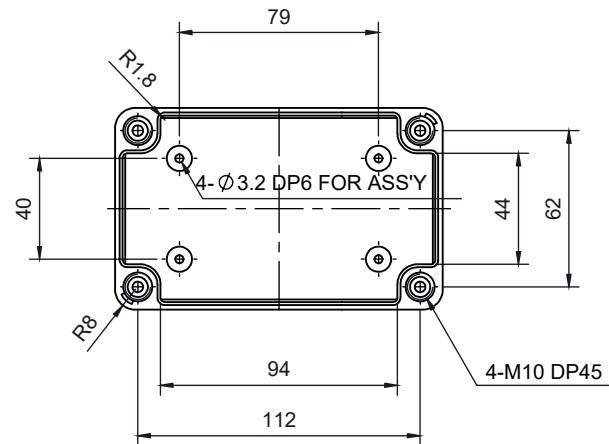

PART NUMBER	Description
CHDX6-223	Polycarb, Solid Lid
CHDX6-223C	Polycarb, Transparent Lid
CHDX6-323	ABS, Solid Lid
CHDX6-323C	ABS, Transparent Lid

SECTION B-B

SECTION A-A

 CAMDENBOSS JAMES CARTER RD, MILDENHALL, SUFFOLK. IP28 7DE TEL: 01638 716101 FAX: 01638 716554 EMAIL: Sales@CamdenBoss.com WEB: www.CamdenBoss.com				UNLESS OTHERWISE SPECIFIED: DIMENSIONS ARE IN MILLIMETERS		GENERAL TOLERANCES +/- 0.2		REVISION. <input type="checkbox"/>	
				FINISH. LID GLOSS, BASE LIGHT SPARK		TITLE: X6 Series Knock out Enclosure, 130x80x70			
				COLOUR. LIGHT GREY		DWG NO. CHDX6 (130x80x70) A4			
DRAWN ALWIN B.K ABK 08/12/17				MATERIAL. SEE TABLE		SCALE. 1:3			
CHK'D A.GOODENOUGH A.G 08/12/17				PROJECTION. 		SHEET 1 OF 1		DO NOT SCALE DRAWING	