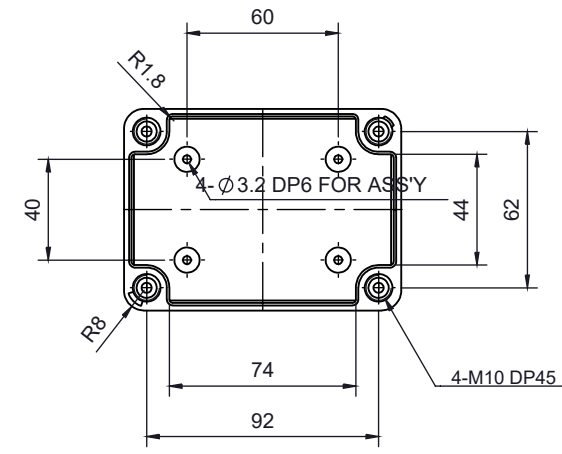

PART NUMBER	Description
CHDX6-221	Polycarb, Solid Lid
CHDX6-221C	Polycarb, Transparent Lid
CHDX6-321	ABS, Solid Lid
CHDX6-321C	ABS, Transparent Lid

SECTION B-B

SECTION A-A

 CAMDENBOSS JAMES CARTER RD, MILDENHALL, SUFFOLK. IP28 7DE TEL: 01638 716101 FAX: 01638 716554 EMAIL: Sales@CamdenBoss.com WEB: www.CamdenBoss.com				UNLESS OTHERWISE SPECIFIED: DIMENSIONS ARE IN MILLIMETERS		GENERAL TOLERANCES +/- 0.2		REVISION. <input type="checkbox"/>			
				FINISH. GLOSS LID, LIGHT SPARK BASE		TITLE: X6 Series Knock out Enclosure, 110x80x70					
DRAWN ALWIN B.K. ABK 08/12/17				COLOUR. LIGHT GREY		MATERIAL. SEE TABLE		DWG NO. CHDX6 (110x80x70) A4			
CHK'D A.GOODENOUGH A.G. 08/12/17				PROJECTION. 		SCALE. 1:3		SHEET 1 OF 1		DO NOT SCALE DRAWING	