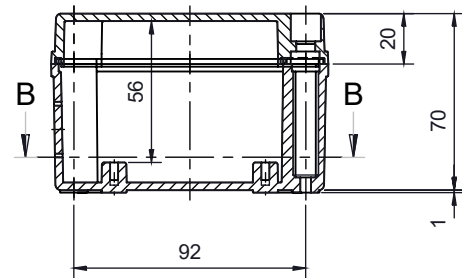

PART NUMBER	Description
CHDX6-221	Polycarb, Solid Lid
CHDX6-221C	Polycarb, Transparent Lid
CHDX6-321	ABS, Solid Lid
CHDX6-321C	ABS, Transparent Lid

SECTION B-B

SECTION A-A

 CAMDENBOSS JAMES CARTER RD, MILDENHALL, SUFFOLK. IP28 7DE TEL: 01638 716101 FAX: 01638 716554 EMAIL: Sales@CamdenBoss.com WEB: www.CamdenBoss.com				UNLESS OTHERWISE SPECIFIED: DIMENSIONS ARE IN MILLIMETERS		GENERAL TOLERANCES +/- 0.2		REVISION. <input type="checkbox"/>			
				FINISH. GLOSS LID, LIGHT SPARK BASE		TITLE: X6 Series Knock out Enclosure, 110x80x70					
DRAWN ALWIN B.K. ABK 08/12/17				COLOUR. LIGHT GREY		MATERIAL. SEE TABLE		DWG NO. CHDX6 (110x80x70) A4			
CHK'D A.GOODENOUGH A.G. 08/12/17				PROJECTION. 		SCALE. 1:3		SHEET 1 OF 1		DO NOT SCALE DRAWING	