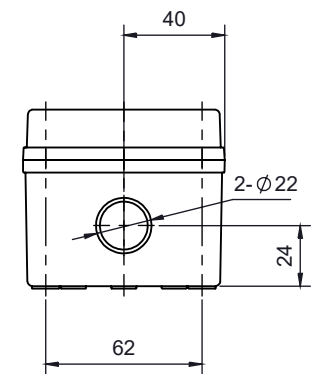

PART NUMBER	Description
CHDX6-221	Polycarb, Solid Lid
CHDX6-221C	Polycarb, Transparent Lid
CHDX6-321	ABS, Solid Lid
CHDX6-321C	ABS, Transparent Lid

SECTION B-B

SECTION A-A

 CAMDENBOSS JAMES CARTER RD, MILDENHALL, SUFFOLK. IP28 7DE TEL: 01638 716101 FAX: 01638 716554 EMAIL: Sales@CamdenBoss.com WEB: www.CamdenBoss.com				UNLESS OTHERWISE SPECIFIED: DIMENSIONS ARE IN MILLIMETERS		GENERAL TOLERANCES +/- 0.2		REVISION. <input type="checkbox"/>			
				FINISH. GLOSS LID, LIGHT SPARK BASE		TITLE: X6 Series Knock out Enclosure, 110x80x70					
DRAWN ALWIN B.K. ABK 08/12/17				COLOUR. LIGHT GREY		MATERIAL. SEE TABLE		DWG NO. CHDX6 (110x80x70) A4			
CHK'D A.GOODENOUGH A.G. 08/12/17				PROJECTION. 		SCALE. 1:3		SHEET 1 OF 1		DO NOT SCALE DRAWING	