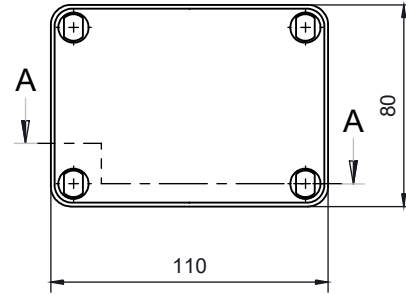

PART NUMBER	Description
CHDX6-221	Polycarb, Solid Lid
CHDX6-221C	Polycarb, Transparent Lid
CHDX6-321	ABS, Solid Lid
CHDX6-321C	ABS, Transparent Lid

SECTION B-B

SECTION A-A

 CAMDENBOSS JAMES CARTER RD, MILDENHALL, SUFFOLK. IP28 7DE TEL: 01638 716101 FAX: 01638 716554 EMAIL: Sales@CamdenBoss.com WEB: www.CamdenBoss.com				UNLESS OTHERWISE SPECIFIED: DIMENSIONS ARE IN MILLIMETERS		GENERAL TOLERANCES +/- 0.2		REVISION. <input type="checkbox"/>			
				FINISH. GLOSS LID, LIGHT SPARK BASE		TITLE: X6 Series Knock out Enclosure, 110x80x70					
DRAWN ALWIN B.K. ABK 08/12/17				COLOUR. LIGHT GREY		MATERIAL. SEE TABLE		DWG NO. CHDX6 (110x80x70) A4			
CHK'D A.GOODENOUGH A.G. 08/12/17				PROJECTION. 		SCALE. 1:3		SHEET 1 OF 1		DO NOT SCALE DRAWING	