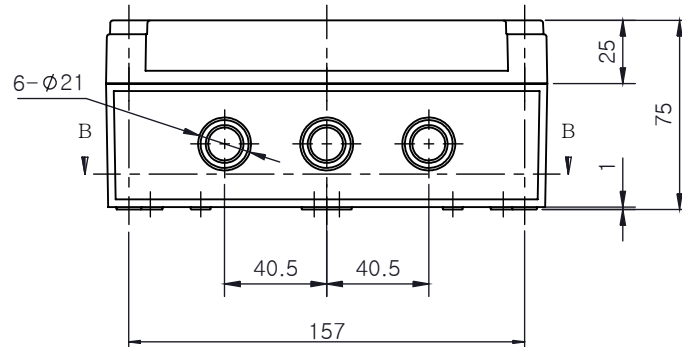

PART NUMBER	Description
CHDX6-229	Polycarb, Solid Lid
CHDX6-229C	Polycarb, Transparent Lid
CHDX6-329	ABS, Solid Lid
CHDX6-329C	ABS, Transparent Lid

SECTION A-A

GENERAL TOLERANCES +/- 0.2 REVISION: ○

CAMDENBOSS

JAMES CARTER RD, MILDENHALL, SUFFOLK. IP28 7DE
TEL: 01638 716101 FAX: 01638 716554
EMAIL: Sales@CamdenBoss.com
WEB: www.CamdenBoss.com

FINISH: LID GLOSS, BASE LIGHT SPARK

TITLE: X6 Series Knock out Enclosure, 175x127x75

COLOUR: LIGHT GREY

MATERIAL: SEE TABLE

DWG NO: CHDX6 (175x127x75) A4

	NAME	SIGNED	DATE
DRAWN	ALWIN B.K	ABK	08/12/17
CHKD	A.GOODENOUGH	A.G	08/12/17

PROJECTION:

SCALE: 1:3

SHEET 1 OF 1

DO NOT SCALE DRAWING