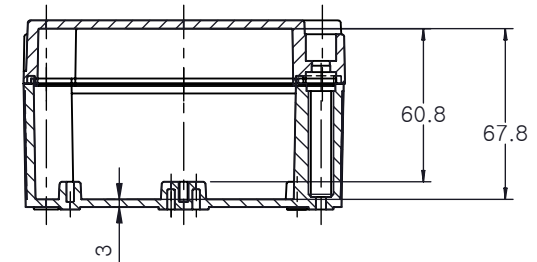

PART NUMBER	Description
CHDX6-229	Polycarb, Solid Lid
CHDX6-229C	Polycarb, Transparent Lid
CHDX6-329	ABS, Solid Lid
CHDX6-329C	ABS, Transparent Lid

SECTION A-A

GENERAL TOLERANCES +/- 0.2 REVISION: ○

CAMDENBOSS

JAMES CARTER RD, MILDENHALL, SUFFOLK. IP28 7DE
TEL: 01638 716101 FAX: 01638 716554
EMAIL: Sales@CamdenBoss.com
WEB: www.CamdenBoss.com

FINISH: LID GLOSS, BASE LIGHT SPARK

TITLE: X6 Series Knock out Enclosure, 175x127x75

COLOUR: LIGHT GREY

MATERIAL: SEE TABLE

DWG NO: CHDX6 (175x127x75) A4

	NAME	SIGNED	DATE
DRAWN	ALWIN B.K	ABK	08/12/17
CHKD	A.GOODENOUGH	A.G	08/12/17

PROJECTION:

SCALE: 1:3

SHEET 1 OF 1

DO NOT SCALE DRAWING