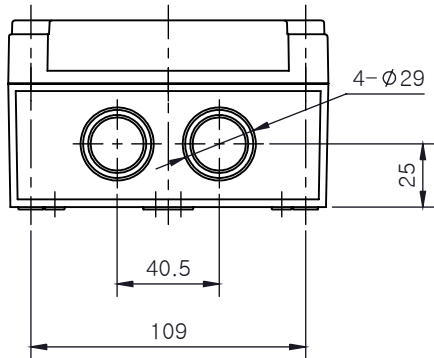

PART NUMBER	Description
CHDX6-229	Polycarb, Solid Lid
CHDX6-229C	Polycarb, Transparent Lid
CHDX6-329	ABS, Solid Lid
CHDX6-329C	ABS, Transparent Lid

SECTION A-A

GENERAL TOLERANCES +/- 0.2 REVISION: ○

CAMDENBOSS

JAMES CARTER RD, MILDENHALL, SUFFOLK. IP28 7DE
TEL: 01638 716101 FAX: 01638 716554
EMAIL: Sales@CamdenBoss.com
WEB: www.CamdenBoss.com

FINISH: LID GLOSS, BASE LIGHT SPARK

TITLE: X6 Series Knock out Enclosure, 175x127x75

COLOUR: LIGHT GREY

MATERIAL: SEE TABLE

DWG NO: CHDX6 (175x127x75) A4

	NAME	SIGNED	DATE
DRAWN	ALWIN B.K	ABK	08/12/17
CHKD	A.GOODENOUGH	A.G	08/12/17

PROJECTION:

SCALE: 1:3

SHEET 1 OF 1

DO NOT SCALE DRAWING