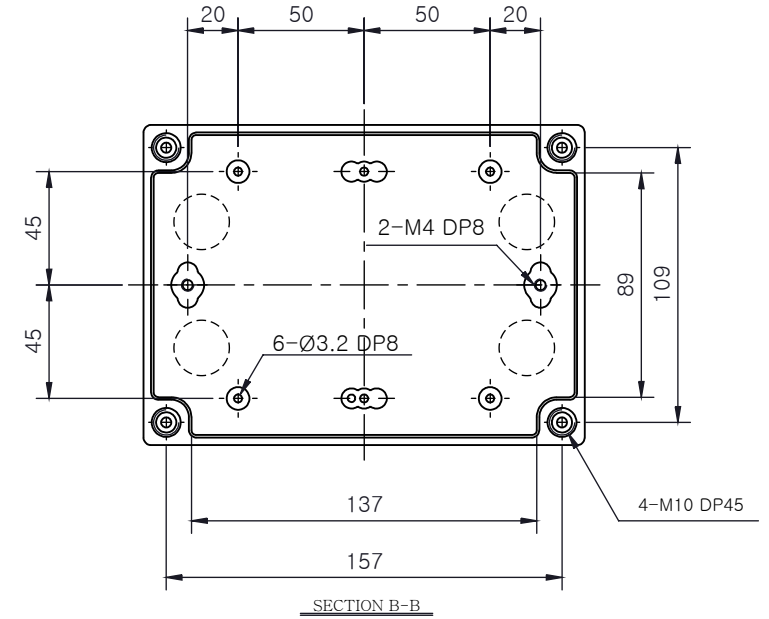

PART NUMBER	Description
CHDX6-229	Polycarb, Solid Lid
CHDX6-229C	Polycarb, Transparent Lid
CHDX6-329	ABS, Solid Lid
CHDX6-329C	ABS, Transparent Lid

SECTION A-A

GENERAL TOLERANCES +/- 0.2 REVISION: ○

CAMDENBOSS

JAMES CARTER RD, MILDENHALL, SUFFOLK. IP28 7DE
TEL: 01638 716101 FAX: 01638 716554
EMAIL: Sales@CamdenBoss.com
WEB: www.CamdenBoss.com

FINISH: LID GLOSS, BASE LIGHT SPARK

TITLE: X6 Series Knock out Enclosure, 175x127x75

COLOUR: LIGHT GREY

MATERIAL: SEE TABLE

DWG NO: CHDX6 (175x127x75) A4

	NAME	SIGNED	DATE
DRAWN	ALWIN B.K	ABK	08/12/17
CHKD	A.GOODENOUGH	A.G	08/12/17

PROJECTION:

SCALE: 1:3

SHEET 1 OF 1

DO NOT SCALE DRAWING