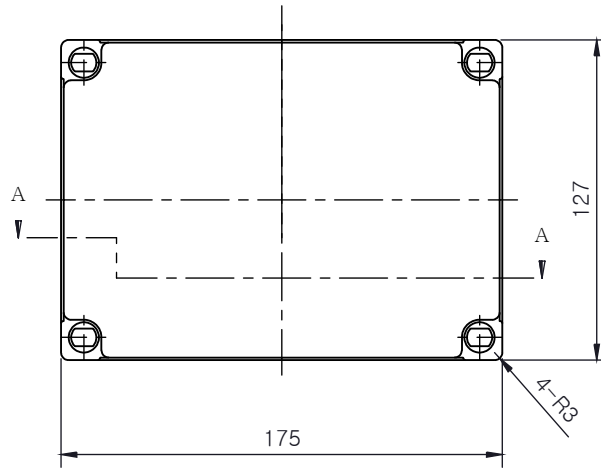

PART NUMBER	Description
CHDX6-229	Polycarb, Solid Lid
CHDX6-229C	Polycarb, Transparent Lid
CHDX6-329	ABS, Solid Lid
CHDX6-329C	ABS, Transparent Lid

SECTION A-A

GENERAL TOLERANCES +/- 0.2 REVISION: ○

CAMDENBOSS

JAMES CARTER RD, MILDENHALL, SUFFOLK. IP28 7DE
TEL: 01638 716101 FAX: 01638 716554
EMAIL: Sales@CamdenBoss.com
WEB: www.CamdenBoss.com

FINISH: LID GLOSS, BASE LIGHT SPARK

TITLE: X6 Series Knock out Enclosure, 175x127x75

COLOUR: LIGHT GREY

MATERIAL: SEE TABLE

DWG NO: CHDX6 (175x127x75) A4

	NAME	SIGNED	DATE
DRAWN	ALWIN B.K	ABK	08/12/17
CHKD	A.GOODENOUGH	A.G	08/12/17

PROJECTION:

SCALE: 1:3

SHEET 1 OF 1

DO NOT SCALE DRAWING