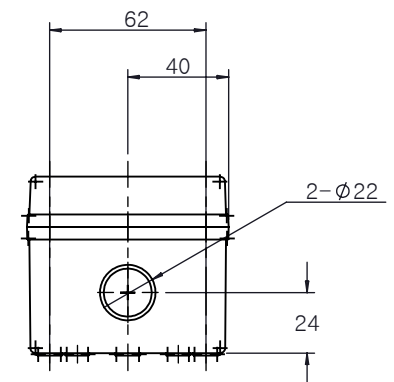

PART NUMBER	Description
CHDX6-227	Polycarb, Solid Lid
CHDX6-227C	Polycarb, Transparent Lid
CHDX6-327	ABS, Solid Lid
CHDX6-327C	ABS, Transparent Lid

 CAMDENBOSS <small>CONNECT. ENCLOSE. INNOVATE.</small> JAMES CARTER RD, MILDENHALL, SUFFOLK. IP28 7DE TEL: 01638 716101 FAX: 01638 716554 EMAIL: Sales@CamdenBoss.com WEB: www.CamdenBoss.com			UNLESS OTHERWISE SPECIFIED: DIMENSIONS ARE IN MILLIMETERS	GENERAL TOLERANCES +/- 0.2	REVISION. <input type="checkbox"/>
			FINISH. LID GLOSS, BASE LIGHT SPARK	TITLE: X6 Series Knock out Enclosure, 250x80x70	
DRAWN ALWIN B.K ABK 08/12/17			COLOUR. LIGHT GREY	DWG NO. CHDX6 (250x80x70) A4	
CHK'D A.GOODENOUGH A.G 08/12/17			MATERIAL. SEE TABLE	SCALE. 1:3	SHEET 1 OF 1
			PROJECTION. 	DO NOT SCALE DRAWING	