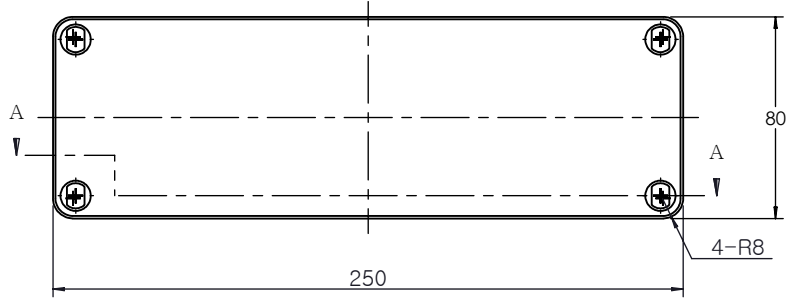

PART NUMBER	Description
CHDX6-227	Polycarb, Solid Lid
CHDX6-227C	Polycarb, Transparent Lid
CHDX6-327	ABS, Solid Lid
CHDX6-327C	ABS, Transparent Lid

 CAMDENBOSS <small>CONNECT. ENCLOSE. INNOVATE.</small> JAMES CARTER RD, MILDENHALL, SUFFOLK. IP28 7DE TEL: 01638 716101 FAX: 01638 716554 EMAIL: Sales@CamdenBoss.com WEB: www.CamdenBoss.com			UNLESS OTHERWISE SPECIFIED: DIMENSIONS ARE IN MILLIMETERS	GENERAL TOLERANCES +/- 0.2	REVISION. <input type="checkbox"/>
			FINISH. LID GLOSS, BASE LIGHT SPARK	TITLE: X6 Series Knock out Enclosure, 250x80x70	
DRAWN ALWIN B.K ABK 08/12/17			COLOUR. LIGHT GREY	DWG NO. CHDX6 (250x80x70) A4	
CHK'D A.GOODENOUGH A.G 08/12/17			MATERIAL. SEE TABLE	SCALE. 1:3	SHEET 1 OF 1
			PROJECTION. 	DO NOT SCALE DRAWING	