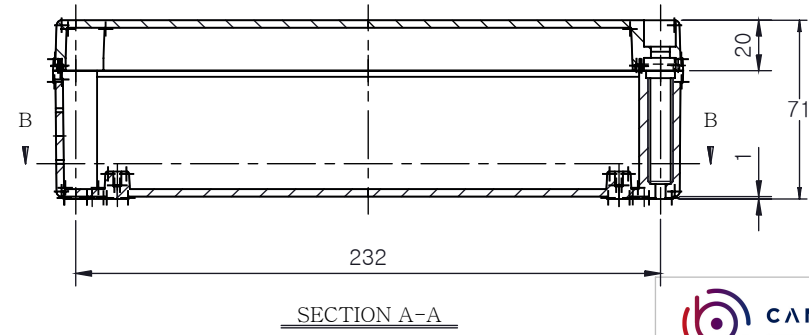

PART NUMBER	Description
CHDX6-227	Polycarb, Solid Lid
CHDX6-227C	Polycarb, Transparent Lid
CHDX6-327	ABS, Solid Lid
CHDX6-327C	ABS, Transparent Lid

 CAMDENBOSS <small>CONNECT. ENCLOSE. INNOVATE.</small> JAMES CARTER RD, MILDENHALL, SUFFOLK. IP28 7DE TEL: 01638 716101 FAX: 01638 716554 EMAIL: Sales@CamdenBoss.com WEB: www.CamdenBoss.com			UNLESS OTHERWISE SPECIFIED: DIMENSIONS ARE IN MILLIMETERS	GENERAL TOLERANCES +/- 0.2	REVISION. <input type="checkbox"/>
			FINISH. LID GLOSS, BASE LIGHT SPARK	TITLE: X6 Series Knock out Enclosure, 250x80x70	
DRAWN ALWIN B.K ABK 08/12/17			COLOUR. LIGHT GREY	DWG NO. CHDX6 (250x80x70) A4	
CHK'D A.GOODENOUGH A.G 08/12/17			MATERIAL. SEE TABLE	SCALE. 1:3	SHEET 1 OF 1
			PROJECTION. 	DO NOT SCALE DRAWING	