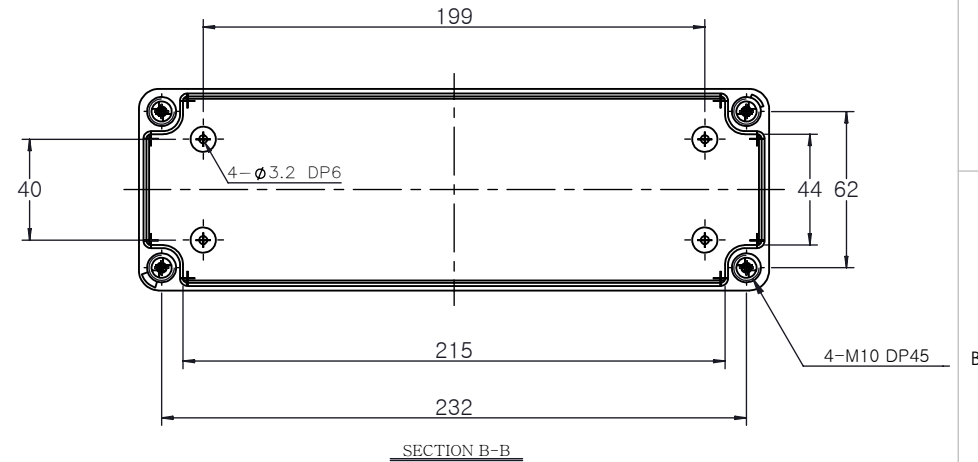

PART NUMBER	Description
CHDX6-227	Polycarb, Solid Lid
CHDX6-227C	Polycarb, Transparent Lid
CHDX6-327	ABS, Solid Lid
CHDX6-327C	ABS, Transparent Lid

 CAMDENBOSS <small>CONNECT. ENCLOSE. INNOVATE.</small> JAMES CARTER RD, MILDENHALL, SUFFOLK. IP28 7DE TEL: 01638 716101 FAX: 01638 716554 EMAIL: Sales@CamdenBoss.com WEB: www.CamdenBoss.com			UNLESS OTHERWISE SPECIFIED: DIMENSIONS ARE IN MILLIMETERS	GENERAL TOLERANCES +/- 0.2	REVISION. <input type="checkbox"/>
			FINISH. LID GLOSS, BASE LIGHT SPARK	TITLE: X6 Series Knock out Enclosure, 250x80x70	
DRAWN ALWIN B.K ABK 08/12/17			COLOUR. LIGHT GREY	DWG NO. CHDX6 (250x80x70) A4	
CHK'D A.GOODENOUGH A.G 08/12/17			MATERIAL. SEE TABLE	SCALE. 1:3	SHEET 1 OF 1
			PROJECTION. 	DO NOT SCALE DRAWING	