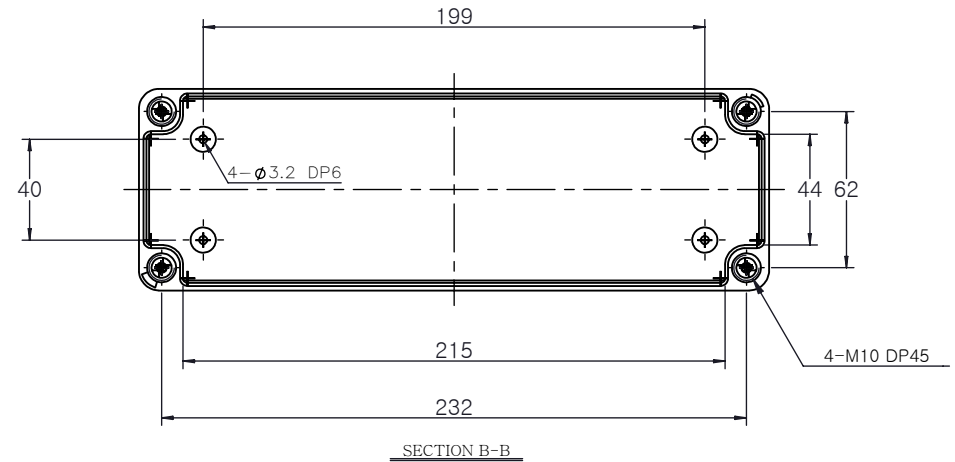

PART NUMBER	Description
CHDX6-227	Polycarb, Solid Lid
CHDX6-227C	Polycarb, Transparent Lid
CHDX6-327	ABS, Solid Lid
CHDX6-327C	ABS, Transparent Lid

CAMDENBOSS
CONNECT. ENCLOSE. INNOVATE.
JAMES CARTER RD, MILDENHALL, SUFFOLK. IP28 7DE
TEL: 01638 716101 FAX: 01638 716554
EMAIL: Sales@CamdenBoss.com
WEB: www.CamdenBoss.com

UNLESS OTHERWISE SPECIFIED:
DIMENSIONS ARE IN MILLIMETERS

FINISH: LID GLOSS, BASE LIGHT SPARK

COLOUR: LIGHT GREY

MATERIAL: SEE TABLE

PROJECTION:

GENERAL TOLERANCES +/- 0.2

REVISION:

TITLE: X6 Series Knock out Enclosure, 250x80x70

DWG NO. CHDX6 (250x80x70) A4

SCALE: 1:3 SHEET 1 OF 1 DO NOT SCALE DRAWING

	NAME	SIGNED	DATE
DRAWN	ALWIN B.K	ABK	08/12/17
CHK'D	A.GOODENOUGH	A.G	08/12/17