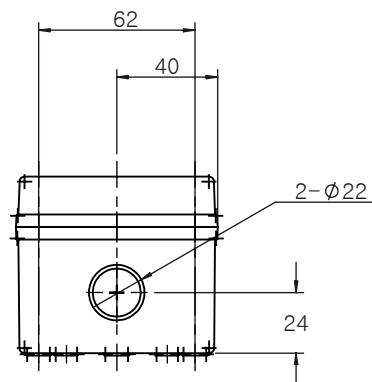

PART NUMBER	Description
CHDX6-227	Polycarb, Solid Lid
CHDX6-227C	Polycarb, Transparent Lid
CHDX6-327	ABS, Solid Lid
CHDX6-327C	ABS, Transparent Lid

CAMDENBOSS
CONNECT. ENCLOSE. INNOVATE.
JAMES CARTER RD, MILDENHALL, SUFFOLK. IP28 7DE
TEL: 01638 716101 FAX: 01638 716554
EMAIL: Sales@CamdenBoss.com
WEB: www.CamdenBoss.com

UNLESS OTHERWISE SPECIFIED:
DIMENSIONS ARE IN MILLIMETERS

FINISH: LID GLOSS, BASE LIGHT SPARK

COLOUR: LIGHT GREY

MATERIAL: SEE TABLE

PROJECTION:

GENERAL TOLERANCES +/- 0.2

REVISION:

TITLE: X6 Series Knock out Enclosure, 250x80x70

DWG NO. CHDX6 (250x80x70) A4

SCALE: 1:3 SHEET 1 OF 1 DO NOT SCALE DRAWING

	NAME	SIGNED	DATE
DRAWN	ALWIN B.K	ABK	08/12/17
CHK'D	A.GOODENOUGH	A.G	08/12/17