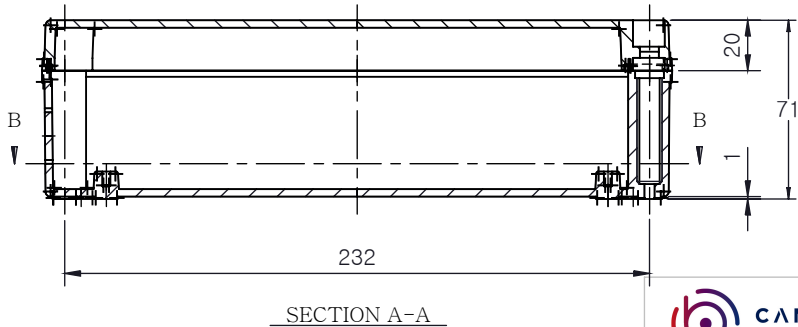

PART NUMBER	Description
CHDX6-227	Polycarb, Solid Lid
CHDX6-227C	Polycarb, Transparent Lid
CHDX6-327	ABS, Solid Lid
CHDX6-327C	ABS, Transparent Lid

CAMDENBOSS
CONNECT. ENCLOSE. INNOVATE.
JAMES CARTER RD, MILDENHALL, SUFFOLK. IP28 7DE
TEL: 01638 716101 FAX: 01638 716554
EMAIL: Sales@CamdenBoss.com
WEB: www.CamdenBoss.com

UNLESS OTHERWISE SPECIFIED:
DIMENSIONS ARE IN MILLIMETERS

FINISH: LID GLOSS, BASE LIGHT SPARK

COLOUR: LIGHT GREY

MATERIAL: SEE TABLE

PROJECTION:

GENERAL TOLERANCES +/- 0.2

REVISION:

TITLE: X6 Series Knock out Enclosure, 250x80x70

DWG NO. CHDX6 (250x80x70) A4

SCALE: 1:3 SHEET 1 OF 1 DO NOT SCALE DRAWING

	NAME	SIGNED	DATE
DRAWN	ALWIN B.K	ABK	08/12/17
CHK'D	A.GOODENOUGH	A.G	08/12/17