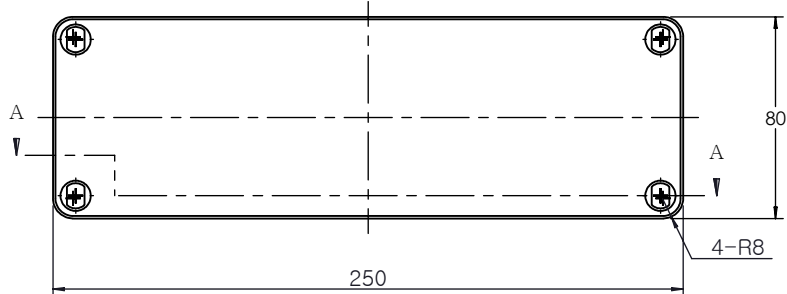

PART NUMBER	Description
CHDX6-227	Polycarb, Solid Lid
CHDX6-227C	Polycarb, Transparent Lid
CHDX6-327	ABS, Solid Lid
CHDX6-327C	ABS, Transparent Lid

CAMDENBOSS
CONNECT. ENCLOSE. INNOVATE.
JAMES CARTER RD, MILDENHALL, SUFFOLK. IP28 7DE
TEL: 01638 716101 FAX: 01638 716554
EMAIL: Sales@CamdenBoss.com
WEB: www.CamdenBoss.com

UNLESS OTHERWISE SPECIFIED:
DIMENSIONS ARE IN MILLIMETERS

FINISH: LID GLOSS, BASE LIGHT SPARK

COLOUR: LIGHT GREY

MATERIAL: SEE TABLE

PROJECTION:

GENERAL TOLERANCES +/- 0.2

REVISION:

TITLE: X6 Series Knock out Enclosure, 250x80x70

DWG NO. CHDX6 (250x80x70) A4

SCALE: 1:3 SHEET 1 OF 1 DO NOT SCALE DRAWING

	NAME	SIGNED	DATE
DRAWN	ALWIN B.K	ABK	08/12/17
CHK'D	A.GOODENOUGH	A.G	08/12/17