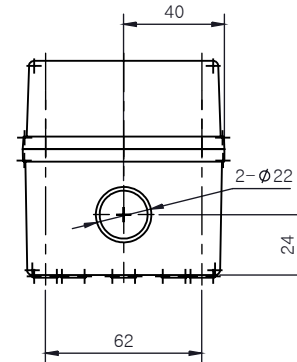

PART NUMBER	Description
CHDX6-224	Polycarb, Solid Lid
CHDX6-224C	Polycarb, Transparent Lid
CHDX6-324	ABS, Solid Lid
CHDX6-324C	ABS, Transparent Lid

SECTION B-B

SECTION A-A

 <b>CAMDENBOSS</b> <small>CONNECT. ENCLOSE. INNOVATE.</small> JAMES CARTER RD, MILDENHALL, SUFFOLK. IP28 7DE TEL: 01638 716101 FAX: 01638 716554 EMAIL: Sales@CamdenBoss.com WEB: www.CamdenBoss.com			UNLESS OTHERWISE SPECIFIED: DIMENSIONS ARE IN MILLIMETERS		GENERAL TOLERANCES +/- 0.2		REVISION. <input type="checkbox"/>	
			FINISH. GLOSS LID, BASE LIGHT SPARK		TITLE: X6 Series Knock out Enclosure, 130x80x70			
			COLOUR. LIGHT GREY		DWG NO. CHDX6 (130x80x85) A4			
DRAWN ALWIN B.K ABK 08/12/17			MATERIAL. SEE TABLE		SCALE. 1:3 SHEET 1 OF 1 DO NOT SCALE DRAWING			
CHK'D A.GOODENOUGH A.G 08/12/17			PROJECTION. 