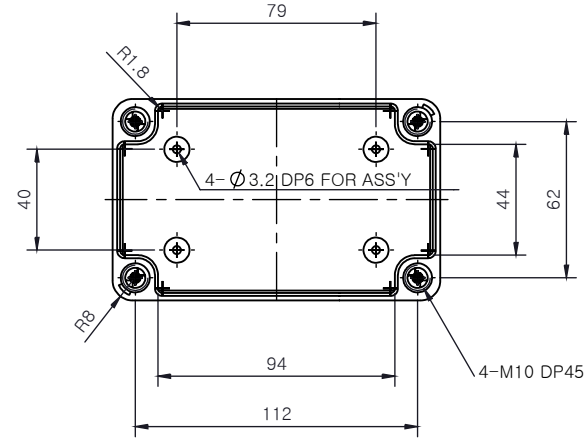

PART NUMBER	Description
CHDX6-224	Polycarb, Solid Lid
CHDX6-224C	Polycarb, Transparent Lid
CHDX6-324	ABS, Solid Lid
CHDX6-324C	ABS, Transparent Lid

SECTION B-B

SECTION A-A

 <b>CAMDENBOSS</b> <small>CONNECT. ENCLOSE. INNOVATE.</small> JAMES CARTER RD, MILDENHALL, SUFFOLK. IP28 7DE TEL: 01638 716101 FAX: 01638 716554 EMAIL: Sales@CamdenBoss.com WEB: www.CamdenBoss.com			UNLESS OTHERWISE SPECIFIED: DIMENSIONS ARE IN MILLIMETERS		GENERAL TOLERANCES +/- 0.2		REVISION. <input type="checkbox"/>	
			FINISH. GLOSS LID, BASE LIGHT SPARK		TITLE: X6 Series Knock out Enclosure, 130x80x70			
			COLOUR. LIGHT GREY		DWG NO. CHDX6 (130x80x85) A4			
DRAWN ALWIN B.K ABK 08/12/17			MATERIAL. SEE TABLE		SCALE. 1:3 SHEET 1 OF 1 DO NOT SCALE DRAWING			
CHK'D A.GOODENOUGH A.G 08/12/17			PROJECTION. 