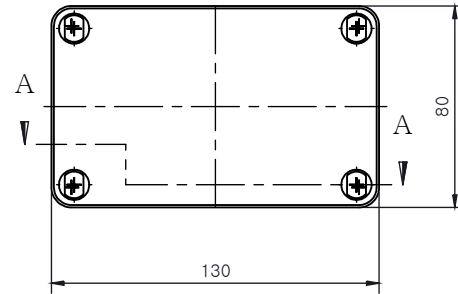

PART NUMBER	Description
CHDX6-224	Polycarb, Solid Lid
CHDX6-224C	Polycarb, Transparent Lid
CHDX6-324	ABS, Solid Lid
CHDX6-324C	ABS, Transparent Lid

SECTION B-B

SECTION A-A

 <b>CAMDENBOSS</b> <small>CONNECT. ENCLOSE. INNOVATE.</small> JAMES CARTER RD, MILDENHALL, SUFFOLK. IP28 7DE TEL: 01638 716101 FAX: 01638 716554 EMAIL: Sales@CamdenBoss.com WEB: www.CamdenBoss.com			UNLESS OTHERWISE SPECIFIED: DIMENSIONS ARE IN MILLIMETERS		GENERAL TOLERANCES +/- 0.2		REVISION. <input type="checkbox"/>	
			FINISH. GLOSS LID, BASE LIGHT SPARK		TITLE: X6 Series Knock out Enclosure, 130x80x70			
			COLOUR. LIGHT GREY		DWG NO. CHDX6 (130x80x85) A4			
DRAWN ALWIN B.K ABK 08/12/17			MATERIAL. SEE TABLE		SCALE. 1:3 SHEET 1 OF 1 DO NOT SCALE DRAWING			
CHK'D A.GOODENOUGH A.G 08/12/17			PROJECTION. 