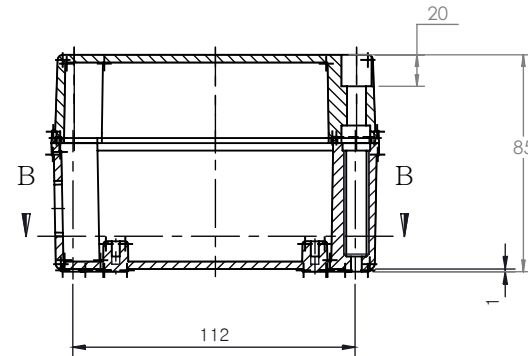

PART NUMBER	Description
CHDX6-224	Polycarb, Solid Lid
CHDX6-224C	Polycarb, Transparent Lid
CHDX6-324	ABS, Solid Lid
CHDX6-324C	ABS, Transparent Lid

SECTION B-B

SECTION A-A

 <b>CAMDENBOSS</b> <small>CONNECT. ENCLOSE. INNOVATE.</small> JAMES CARTER RD, MILDENHALL, SUFFOLK. IP28 7DE TEL: 01638 716101 FAX: 01638 716554 EMAIL: Sales@CamdenBoss.com WEB: www.CamdenBoss.com			UNLESS OTHERWISE SPECIFIED: DIMENSIONS ARE IN MILLIMETERS		GENERAL TOLERANCES +/- 0.2		REVISION. <input type="checkbox"/>	
			FINISH. GLOSS LID, BASE LIGHT SPARK		TITLE: X6 Series Knock out Enclosure, 130x80x70			
			COLOUR. LIGHT GREY		DWG NO. CHDX6 (130x80x85) A4			
DRAWN ALWIN B.K ABK 08/12/17			MATERIAL. SEE TABLE		SCALE. 1:3 SHEET 1 OF 1 DO NOT SCALE DRAWING			
CHK'D A.GOODENOUGH A.G 08/12/17			PROJECTION. 