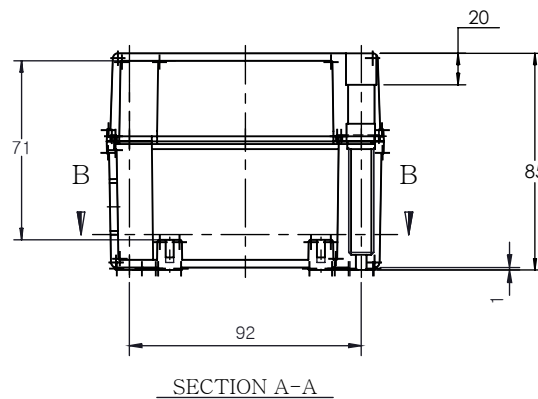

PART NUMBER	Description
CHDX6-222	Polycarb, Solid Lid
CHDX6-222C	Polycarb, Transparent Lid
CHDX6-322	ABS, Solid Lid
CHDX6-322C	ABS, Transparent Lid

 CAMDENBOSS <small>CONNECT. ENCLOSE. INNOVATE.</small> JAMES CARTER RD, MILDENHALL, SUFFOLK. IP28 7DE TEL: 01638 716101 FAX: 01638 716554 EMAIL: Sales@CamdenBoss.com WEB: www.CamdenBoss.com			UNLESS OTHERWISE SPECIFIED: DIMENSIONS ARE IN MILLIMETERS	GENERAL TOLERANCES +/- 0.2	REVISION. <input type="radio"/>
			FINISH: LID GLOSS, BASE LIGHT SPARK	TITLE: X6 Series Knock out Enclosure, 110x80x85	
DRAWN ALWIN B.K ABK 08/12/17			COLOUR: LIGHT GREY	DWG NO. CHDX6 (110x80x85) A4	
CHKD A.GOODENOUGH A.G 08/12/17	MATERIAL: See table	PROJECTION: 	SCALE: 1:3	SHEET 1 OF 1	DO NOT SCALE DRAWING