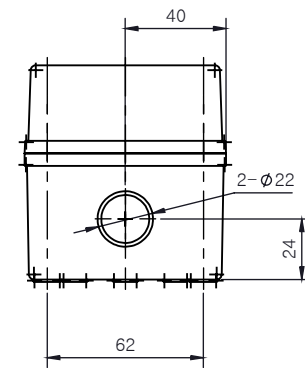

PART NUMBER	Description
CHDX6-222	Polycarb, Solid Lid
CHDX6-222C	Polycarb, Transparent Lid
CHDX6-322	ABS, Solid Lid
CHDX6-322C	ABS, Transparent Lid

 CAMDENBOSS <small>CONNECT. ENCLOSE. INNOVATE.</small> JAMES CARTER RD, MILDENHALL, SUFFOLK. IP28 7DE TEL: 01638 716101 FAX: 01638 716554 EMAIL: Sales@CamdenBoss.com WEB: www.CamdenBoss.com			UNLESS OTHERWISE SPECIFIED: DIMENSIONS ARE IN MILLIMETERS	GENERAL TOLERANCES +/- 0.2	REVISION. <input type="radio"/>
			FINISH: LID GLOSS, BASE LIGHT SPARK	TITLE: X6 Series Knock out Enclosure, 110x80x85	
DRAWN ALWIN B.K ABK 08/12/17			COLOUR: LIGHT GREY	DWG NO. CHDX6 (110x80x85) A4	
CHKD A.GOODENOUGH A.G 08/12/17	MATERIAL: See table	PROJECTION: 	SCALE: 1:3	SHEET 1 OF 1	DO NOT SCALE DRAWING