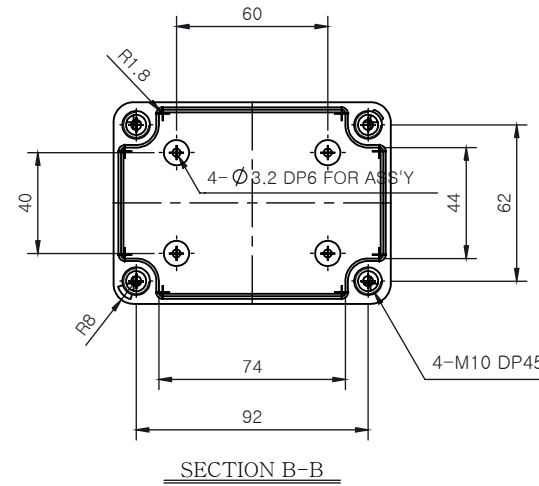

PART NUMBER	Description
CHDX6-222	Polycarb, Solid Lid
CHDX6-222C	Polycarb, Transparent Lid
CHDX6-322	ABS, Solid Lid
CHDX6-322C	ABS, Transparent Lid

 CAMDENBOSS <small>CONNECT. ENCLOSE. INNOVATE.</small> JAMES CARTER RD, MILDENHALL, SUFFOLK. IP28 7DE TEL: 01638 716101 FAX: 01638 716554 EMAIL: Sales@CamdenBoss.com WEB: www.CamdenBoss.com			UNLESS OTHERWISE SPECIFIED: DIMENSIONS ARE IN MILLIMETERS	GENERAL TOLERANCES +/- 0.2	REVISION. <input type="radio"/>
			FINISH: LID GLOSS, BASE LIGHT SPARK	TITLE: X6 Series Knock out Enclosure, 110x80x85	
DRAWN ALWIN B.K ABK 08/12/17			COLOUR: LIGHT GREY	DWG NO. CHDX6 (110x80x85) A4	
CHKD A.GOODENOUGH A.G 08/12/17	MATERIAL: See table	PROJECTION: 	SCALE: 1:3	SHEET 1 OF 1	DO NOT SCALE DRAWING