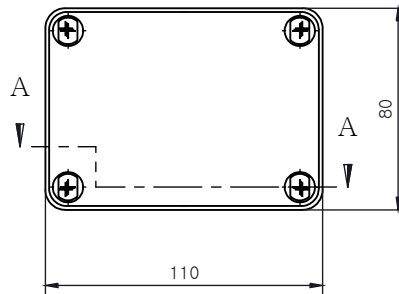

PART NUMBER	Description
CHDX6-222	Polycarb, Solid Lid
CHDX6-222C	Polycarb, Transparent Lid
CHDX6-322	ABS, Solid Lid
CHDX6-322C	ABS, Transparent Lid

 CAMDENBOSS <small>CONNECT. ENCLOSE. INNOVATE.</small> JAMES CARTER RD, MILDENHALL, SUFFOLK. IP28 7DE TEL: 01638 716101 FAX: 01638 716554 EMAIL: Sales@CamdenBoss.com WEB: www.CamdenBoss.com			UNLESS OTHERWISE SPECIFIED: DIMENSIONS ARE IN MILLIMETERS	GENERAL TOLERANCES +/- 0.2	REVISION. <input type="radio"/>
			FINISH: LID GLOSS, BASE LIGHT SPARK	TITLE: X6 Series Knock out Enclosure, 110x80x85	
DRAWN ALWIN B.K ABK 08/12/17			COLOUR: LIGHT GREY	DWG NO. CHDX6 (110x80x85) A4	
CHKD A.GOODENOUGH A.G 08/12/17	MATERIAL: See table	PROJECTION: 	SCALE: 1:3	SHEET 1 OF 1	DO NOT SCALE DRAWING