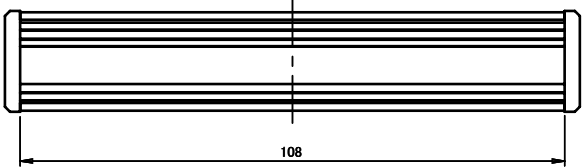

ISO VIEW
2:3

 CAMDENBOSS JAMES CARTER RD, MILDENHALL, SUFFOLK. IP28 7DE TEL: 01638 716101 FAX: 01638 716554 EMAIL: Sales@CamdenBoss.com WEB: www.CamdenBoss.com		UNLESS OTHERWISE SPECIFIED: DIMENSIONS ARE IN MILLIMETERS		DO NOT SCALE DRAWING		REVISION. ○	
		GENERAL TOLERANCES +/- 0.2		TITLE: 85 SERIES ROUND ALUMINIUM ENCLOSURES, SIZE 12, BLACK 114x70x20			
DRAWN		NAME	SIGNED	DATE	FINISH. BLACK		DWG NO. CDM8512BK
LEWIS LETCHFORD	LL	30/01/2014	MATERIAL. ALUMINIUM		SCALE. 2:3		A4
CHKD	-	-	-	PROJECTION. 	SHEET 1 OF 1		