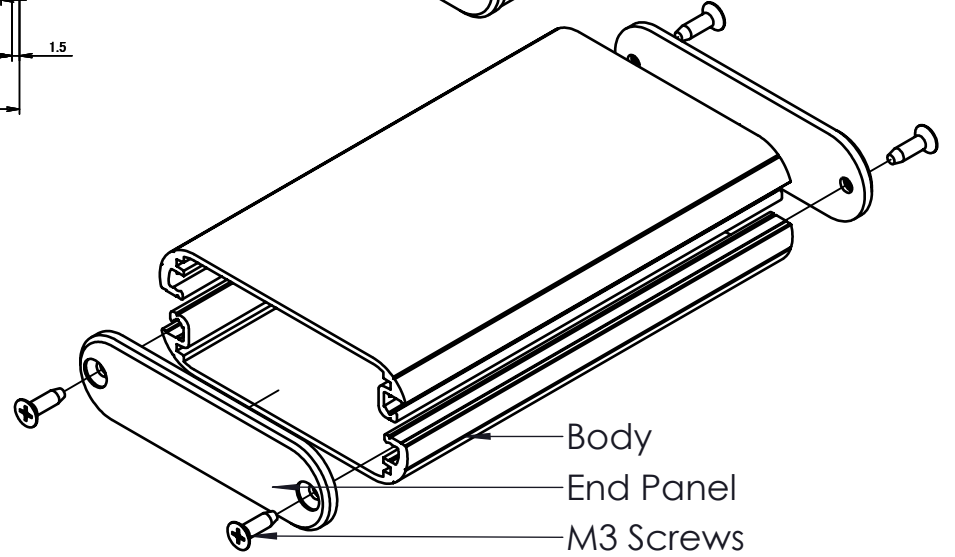

ISO VIEW
2:3

 CAMDENBOSS JAMES CARTER RD, MILDENHALL, SUFFOLK. IP28 7DE TEL: 01638 716101 FAX: 01638 716554 EMAIL: Sales@CamdenBoss.com WEB: www.CamdenBoss.com		UNLESS OTHERWISE SPECIFIED: DIMENSIONS ARE IN MILLIMETERS		DO NOT SCALE DRAWING		REVISION. ○	
		GENERAL TOLERANCES +/- 0.2		TITLE: 85 SERIES ROUND ALUMINIUM ENCLOSURES, SIZE 12, BLACK 114x70x20			
DRAWN		NAME	SIGNED	DATE	FINISH. BLACK		DWG NO. CDM8512BK
LEWIS LETCHFORD	LL	30/01/2014	MATERIAL. ALUMINIUM		SCALE. 2:3		A4
CHKD	-	-	-	PROJECTION. 	SHEET 1 OF 1		