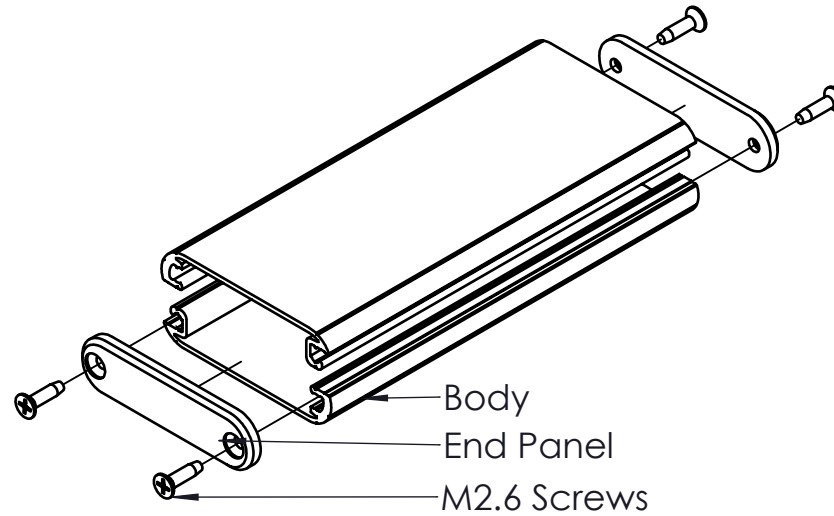

ISO VIEW
2:3

 CAMDENBOSS JAMES CARTER RD, MILDENHALL, SUFFOLK. IP28 7DE TEL: 01638 716101 FAX: 01638 716554 EMAIL: Sales@CamdenBoss.com WEB: www.CamdenBoss.com		UNLESS OTHERWISE SPECIFIED: DIMENSIONS ARE IN MILLIMETERS	DO NOT SCALE DRAWING	REVISION. ○				
		GENERAL TOLERANCES +/- 0.2	TITLE: 85 SERIES ROUND ALUMINIUM ENCLOSURES, SIZE 3, BLACK 109x48x13					
DRAWN		NAME	SIGNED	DATE	FINISH. BLACK	MATERIAL. ALUMINIUM	DWG NO. CDM8503BK	A4
CHKD	-	-	-	-	PROJECTION. 	SCALE. 2:3	SHEET 1 OF 1	