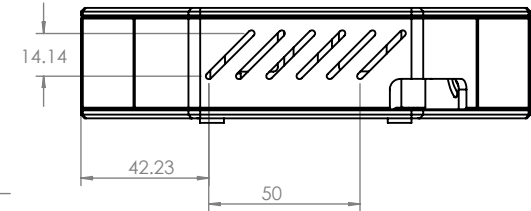

ISO VIEW
2:5

COLOUR	PART NUMBER
BLACK	CBRPI4B-HX-BK
WHITE	CBRPI4B-HX-WH
GLOSS WHITE	CBRPI4B-HX-GW

CAMDENBOSS
CONNECT. ENCLOSE. INNOVATE.

JAMES CARTER RD, MILDENHALL, SUFFOLK. IP28 7DE
TEL: 01638 716101 FAX: 01638 716554
EMAIL: Sales@CamdenBoss.com
WEB: www.CamdenBoss.com

UNLESS OTHERWISE SPECIFIED: DIMENSIONS ARE IN MILLIMETERS		GENERAL TOLERANCES +/- 0.2	REVISION. A
FINISH. TEXTURED	TITLE: DRAWING FOR HEX PI 4CASE WITH FAN		
COLOUR. SEE TABLE	DWG NO. CBRPI4B-HX-xx A4		
MATERIAL. HIPS / ABS	SCALE: 2:5	SHEET 1 OF 1	DO NOT SCALE DRAWING
PROJECTION.			