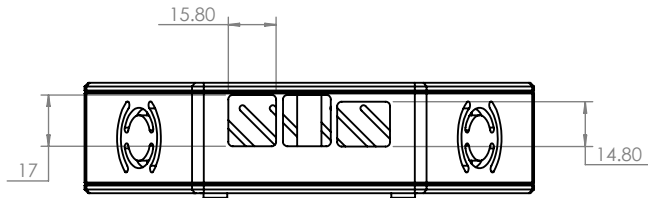

ISO VIEW
2:5

COLOUR	PART NUMBER
BLACK	CBRPI4B-HX-BK
WHITE	CBRPI4B-HX-WH
GLOSS WHITE	CBRPI4B-HX-GW

CAMDENBOSS
CONNECT. ENCLOSE. INNOVATE.

JAMES CARTER RD, MILDENHALL, SUFFOLK. IP28 7DE
TEL: 01638 716101 FAX: 01638 716554
EMAIL: Sales@CamdenBoss.com
WEB: www.CamdenBoss.com

UNLESS OTHERWISE SPECIFIED: DIMENSIONS ARE IN MILLIMETERS		GENERAL TOLERANCES +/- 0.2	REVISION. A
FINISH. TEXTURED	TITLE: DRAWING FOR HEX PI 4CASE WITH FAN		
COLOUR. SEE TABLE	DWG NO. CBRPI4B-HX-xx A4		
MATERIAL. HIPS / ABS	SCALE: 2:5	SHEET 1 OF 1	DO NOT SCALE DRAWING
PROJECTION.			