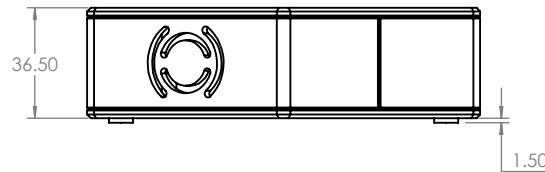

ISO VIEW
2:5

COLOUR	PART NUMBER
BLACK	CBRPI4B-HX-BK
WHITE	CBRPI4B-HX-WH
GLOSS WHITE	CBRPI4B-HX-GW

CAMDENBOSS
CONNECT. ENCLOSE. INNOVATE.

JAMES CARTER RD, MILDENHALL, SUFFOLK. IP28 7DE
TEL: 01638 716101 FAX: 01638 716554
EMAIL: Sales@CamdenBoss.com
WEB: www.CamdenBoss.com

UNLESS OTHERWISE SPECIFIED: DIMENSIONS ARE IN MILLIMETERS		GENERAL TOLERANCES +/- 0.2	REVISION. A
FINISH. TEXTURED	TITLE: DRAWING FOR HEX PI 4CASE WITH FAN		
COLOUR. SEE TABLE	DWG NO. CBRPI4B-HX-xx A4		
MATERIAL. HIPS / ABS	SCALE: 2:5	SHEET 1 OF 1	DO NOT SCALE DRAWING
PROJECTION.			