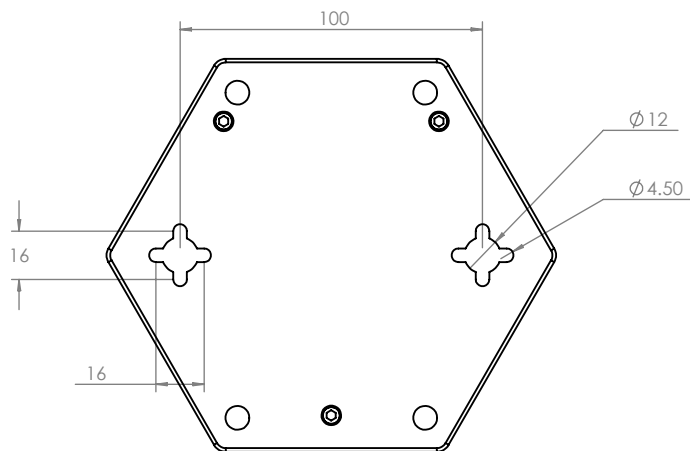

ISO VIEW
2:5

COLOUR	PART NUMBER
BLACK	CBRPI4B-HX-BK
WHITE	CBRPI4B-HX-WH
GLOSS WHITE	CBRPI4B-HX-GW

CAMDENBOSS
CONNECT. ENCLOSE. INNOVATE.

JAMES CARTER RD, MILDENHALL, SUFFOLK. IP28 7DE
TEL: 01638 716101 FAX: 01638 716554
EMAIL: Sales@CamdenBoss.com
WEB: www.CamdenBoss.com

UNLESS OTHERWISE SPECIFIED: DIMENSIONS ARE IN MILLIMETERS		GENERAL TOLERANCES +/- 0.2	REVISION. A
FINISH. TEXTURED	TITLE: DRAWING FOR HEX PI 4CASE WITH FAN		
COLOUR. SEE TABLE	DWG NO. CBRPI4B-HX-xx A4		
MATERIAL. HIPS / ABS	SCALE: 2:5	SHEET 1 OF 1	DO NOT SCALE DRAWING
PROJECTION.			