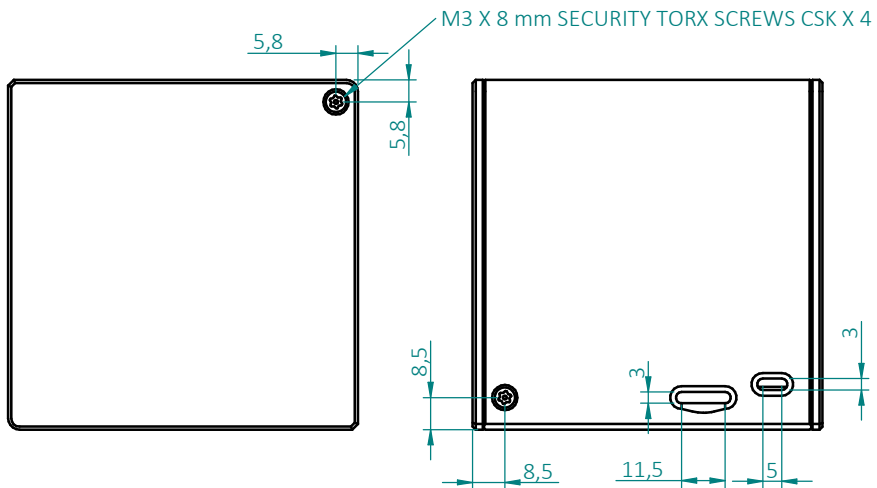

1:3

1:3

COLOUR	PART NUMBER	MATERIAL
BLACK	CBRPI4B-CB-BK	HIPS
WHITE	CBRPI4B-CB-WH	HIPS
DARK GREY	CBRPI4B-CB-DG	HIPS
GLOSS WHITE	CBRPI4B-CB-GW	ABS, ACRYLIC CAPPED

UNLESS OTHERWISE SPECIFIED DIMENSIONS ARE IN MILLIMETERS

MATERIAL	HIPS OR ABS, Acrylic Capped	DRAWN BY	Ben.Valentine	23/08/2021
THICKNESS	3 mm	CUSTOMER		
www.CamdenBoss.com		PART NO. CBRPI4B-CB-XX		
 CAMDENBOSS <small>CONNECT. ENCLOSE. INNOVATE.</small>		REV 03	SCALE: 1:3	SHEET 1 OF 1
				A4