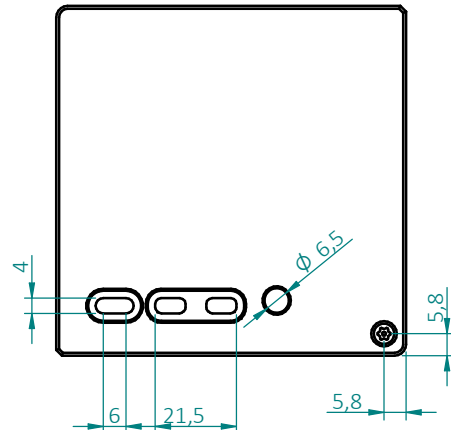

1:3

1:3

COLOUR	PART NUMBER	MATERIAL
BLACK	CBRPI4B-CB-BK	HIPS
WHITE	CBRPI4B-CB-WH	HIPS
DARK GREY	CBRPI4B-CB-DG	HIPS
GLOSS WHITE	CBRPI4B-CB-GW	ABS, ACRYLIC CAPPED

UNLESS OTHERWISE SPECIFIED DIMENSIONS ARE IN MILLIMETERS

MATERIAL	HIPS OR ABS, Acrylic Capped	DRAWN BY	Ben.Valentine	23/08/2021
THICKNESS	3 mm	CUSTOMER		
www.CamdenBoss.com		PART NO. CBRPI4B-CB-XX		
 CAMDENBOSS <small>CONNECT. ENCLOSE. INNOVATE.</small>		REV 03	SCALE: 1:3	SHEET 1 OF 1
				A4