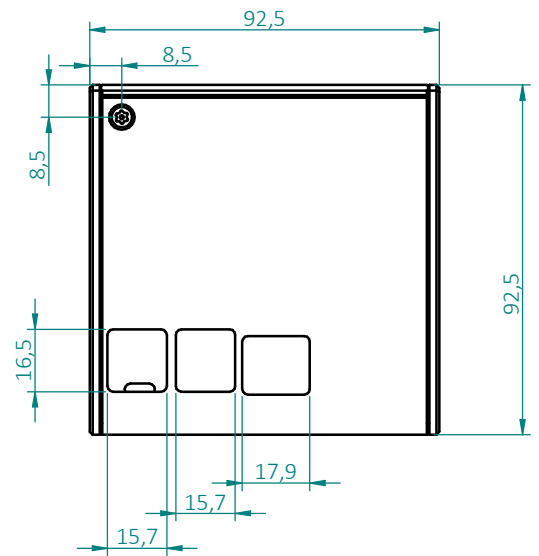

1:3

1:3

COLOUR	PART NUMBER	MATERIAL
BLACK	CBRPI4B-CB-BK	HIPS
WHITE	CBRPI4B-CB-WH	HIPS
DARK GREY	CBRPI4B-CB-DG	HIPS
GLOSS WHITE	CBRPI4B-CB-GW	ABS, ACRYLIC CAPPED

UNLESS OTHERWISE SPECIFIED DIMENSIONS ARE IN MILLIMETERS

MATERIAL	HIPS OR ABS, Acrylic Capped	DRAWN BY	Ben.Valentine	23/08/2021
THICKNESS	3 mm	CUSTOMER		
www.CamdenBoss.com		PART NO. CBRPI4B-CB-XX		
 CAMDENBOSS <small>CONNECT. ENCLOSE. INNOVATE.</small>		REV 03	SCALE: 1:3	SHEET 1 OF 1
				A4