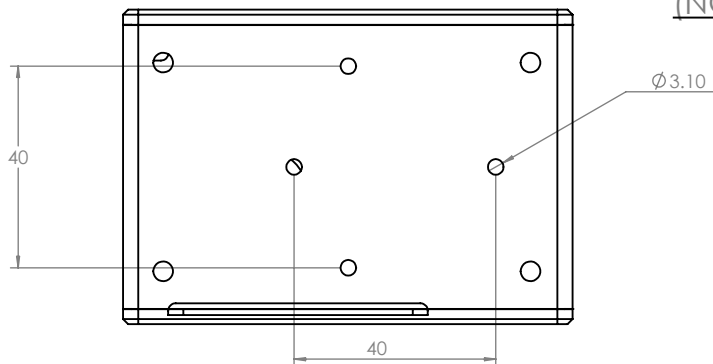

HOLES FOR CDR-BRACKET  
(NOT SUPPLIED)

COLOUR	PART NUMBER
BLACK	CBRPI4B-2U-BK
LIGHT GREY	CBRPI4B-2U-LG
DARK GREY	CBRPI4B-2U-DG
GLOSS WHITE	CBRPI4B-2U-GW

4x RUBBER FEET SUPPLIED

**CAMDENBOSS**  
CONNECT. ENCLOSE. INNOVATE.

UNLESS OTHERWISE SPECIFIED: DIMENSIONS ARE IN MILLIMETERS
FINISH: TEXTURED
COLOUR: SEE TABLE
MATERIAL: 3mm HIPS
PROJECTION.

GENERAL TOLERANCES +/- 0.2	REVISION. A
TITLE: DRAWING FOR 2 U Pi 4 CASE	
DWG NO. CBRPI4B-2U-xx	A4
SCALE: 2:3	SHEET 1 OF 1
DO NOT SCALE DRAWING	