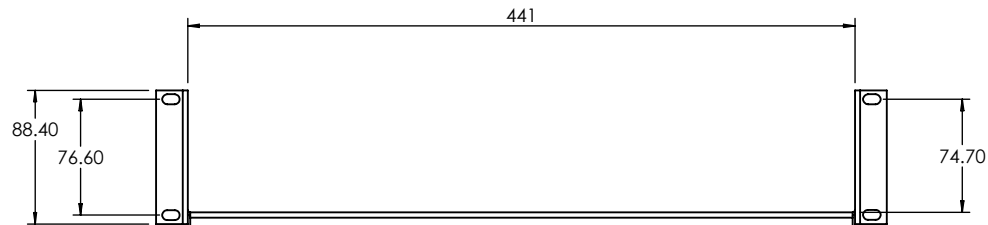

ISO VIEW
1:5

 CAMDENBOSS JAMES CARTER RD, MILDENHALL, SUFFOLK. IP28 7DE TEL: 01638 716101 FAX: 01638 716554 EMAIL: Sales@CamdenBoss.com WEB: www.CamdenBoss.com				UNLESS OTHERWISE SPECIFIED: DIMENSIONS ARE IN MILLIMETERS	DO NOT SCALE DRAWING	REVISION. ○
				GENERAL TOLERANCES +/- 0.2	TITLE: DRAWING FOR 19" CANTILEVER TRAY 180 DEEP	
DRAWN	NAME IAN PAGANO	SIGNED I.P.	DATE 08/01/14	MATERIAL. ANTHRACITE RAL: 7016	DWG NO. CAX2TY180	A4
CHKD	-	-	-	PROJECTION. 	SCALE: 1:5	SHEET 1 OF 1