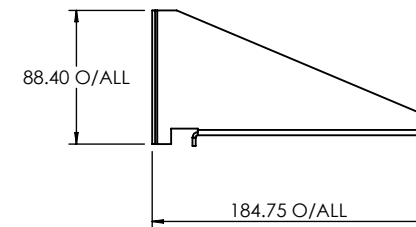

ISO VIEW
1:5

 CAMDENBOSS JAMES CARTER RD, MILDENHALL, SUFFOLK. IP28 7DE TEL: 01638 716101 FAX: 01638 716554 EMAIL: Sales@CamdenBoss.com WEB: www.CamdenBoss.com				UNLESS OTHERWISE SPECIFIED: DIMENSIONS ARE IN MILLIMETERS	DO NOT SCALE DRAWING	REVISION. ○
				GENERAL TOLERANCES +/- 0.2	TITLE: DRAWING FOR 19" CANTILEVER TRAY 180 DEEP	
DRAWN	NAME IAN PAGANO	SIGNED I.P.	DATE 08/01/14	MATERIAL. ANTHRACITE RAL: 7016	DWG NO. CAX2TY180	A4
CHKD	-	-	-	PROJECTION. 	SCALE: 1:5	SHEET 1 OF 1