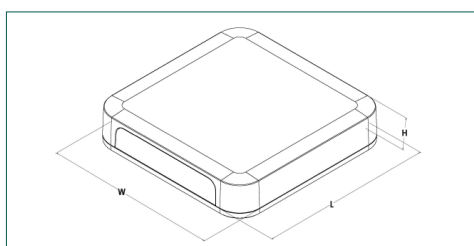

92 Series Comms And Network Enclosure

Product overview

Low profile and deep profile plastic housings with removable end panels. Ideal for communication equipment such as Wi-Fi routers.

- Stylishly designed ABS plastic case with double detachable panels
- Flame resistant ABS (UL94-V0), 30 sizes, available in off-white and dark grey
- Equipped with built-in bosses for PCB mounting
- Suitable for WiFi access points, measuring equipment, control and communication applications
- 92 series has been designed to meet the requirements of IP40

SPECIFICATION	
Materials	Base, top and panel UL94-V0 ABS
Protection class	92 series has been designed to meet the requirements of IP40
Operating temperature	-10°C to +60°C
Standard colours	Dark grey Off-white
Standard unit includes	Base, top and panel 4x self tapping screw 4x rubber feet

DARK GREY	WHITE	LENGTH	WIDTH	HEIGHT
CDE9201DG	CDE9201WH	100mm	150mm	30mm
CDE9202DG	CDE9202WH	100mm	150mm	45mm
CDE9203DG	CDE9203WH	150mm	150mm	30mm
CDE9204DG	CDE9204WH	150mm	150mm	45mm
CDE9205DG	CDE9205WH	135mm	200mm	40mm
CDE9206DG	CDE9206WH	135mm	200mm	60mm
CDE9207DG	CDE9207WH	200mm	200mm	40mm
CDE9208DG	CDE9208WH	200mm	200mm	60mm
CDE9209DG	CDE9209WH	67mm	100mm	22.5mm
CDE9210DG	CDE9210WH	100mm	100mm	22.5mm
CDE9211DG	CDE9211WH	150mm	100mm	22.5mm
CDE9212DG	CDE9212WH	67mm	100mm	35mm
CDE9213DG	CDE9213WH	100mm	100mm	35mm
CDE9214DG	CDE9214WH	150mm	100mm	35mm
CDE9215DG	CDE9215WH	150mm	100mm	55mm
CDE9216DG	CDE9216WH	85mm	125mm	25mm
CDE9217DG	CDE9217WH	125mm	125mm	25mm
CDE9218DG	CDE9218WH	190mm	125mm	25mm
CDE9219DG	CDE9219WH	85mm	125mm	40mm
CDE9220DG	CDE9220WH	125mm	125mm	40mm
CDE9221DG	CDE9221WH	190mm	125mm	40mm
CDE9222DG	CDE9222WH	190mm	125mm	60mm
CDE9223DG	CDE9223WH	120mm	175mm	35mm
CDE9224DG	CDE9224WH	175mm	175mm	35mm
CDE9225DG	CDE9225WH	120mm	175mm	50mm
CDE9226DG	CDE9226WH	175mm	175mm	50mm
CDE9227DG	CDE9227WH	165mm	240mm	42.5mm
CDE9228DG	CDE9228WH	240mm	240mm	42.5mm
CDE9229DG	CDE9229WH	165mm	240mm	60mm
CDE9230DG	CDE9230WH	240mm	240mm	60mm