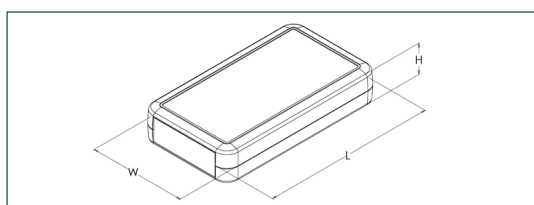

87 Series Silicone Cover Handheld Enclosure

Product overview

Handheld enclosure, suitable for measuring instruments, testing devices, wireless communication devices, medical devices etc.

- Available in nine sizes, with or without moulded battery compartments (further battery compartment options available upon request)
- Recess to front for keypads and labels
- Removable end panel
- Silicone boots available
- Silicone shockproof cover accessory also available
- Available in two colours: off-white and dark grey
- 87 series has been designed to meet the requirements of IP40

SPECIFICATION	
Materials	Base and lid high impact ABS-UL94-V0
Operating temperature	-10°C to +60°C
Standard colours	Off-white and dark grey
Protection class	87 series has been designed to meet the requirements of IP40
Standard unit includes	Self-tapping screw, base and lid
Options	Silicone case available in multiple colours

With battery compartment

SIZE	DARK GREY	OFF-WHITE	LENGTH	WIDTH	HEIGHT	BATTERY COMPARTMENT
1	CHH871DGA	CHH871WHA	115mm	69mm	19.5mm	2 x AAA battery size
2	CHH872DGB	CHH872WHB	115mm	69mm	28mm	2 x AA battery size
3	CHH873DGB	CHH873WHB	135mm	76mm	27mm	2 x AA battery size
4	CHH874DGB	CHH874WHB	135mm	76mm	35mm	2 x AA battery size
5	CHH875DGC	CHH875WHC	165mm	80mm	27mm	4 x AA battery size
6	CHH876DGC	CHH876WHC	165mm	80mm	35mm	4 x AA battery size
7	CHH877DGD	CHH877WHD	145mm	96mm	20mm	6 x AAA battery size
8	CHH878DGD	CHH878WHD	145mm	96mm	27mm	6 x AAA battery size
8	CHH878DGB	CHH878WHB	145mm	96mm	27mm	2 x AA battery size
8	CHH878DGC	CHH878WHC	145mm	96mm	27mm	4 x AA battery size
9	CHH879DGD	CHH879WHD	145mm	96mm	35mm	6 x AAA battery size
9	CHH879DGB	CHH879WHB	145mm	96mm	35mm	2 x AA battery size
9	CHH879DGC	CHH879WHC	145mm	96mm	35mm	4 x AA battery size