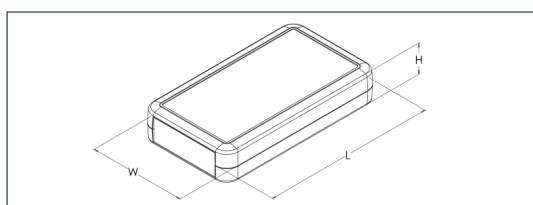

87 Series Silicone Cover Handheld Enclosure

Product overview

Handheld enclosure, suitable for measuring instruments, testing devices, wireless communication devices, medical devices etc.

- Available in nine sizes, with or without moulded battery compartments (further battery compartment options available upon request)
- Recess to front for keypads and labels
- Removable end panel
- Silicone boots available
- Silicone shockproof cover accessory also available
- Available in two colours: off-white and dark grey
- 87 series has been designed to meet the requirements of IP40

SPECIFICATION	
Materials	Base and lid high impact ABS-UL94-V0
Operating temperature	-10°C to +60°C
Standard colours	Off-white and dark grey
Protection class	87 series has been designed to meet the requirements of IP40
Standard unit includes	Self-tapping screw, base and lid
Options	Silicone case available in multiple colours

With battery compartment

SIZE	DARK GREY	OFF-WHITE	LENGTH	WIDTH	HEIGHT	BATTERY COMPARTMENT
1	CHH871DGA	CHH871WHA	115mm	69mm	19.5mm	2 x AAA battery size
2	CHH872DGB	CHH872WHB	115mm	69mm	28mm	2 x AA battery size
3	CHH873DGB	CHH873WHB	135mm	76mm	27mm	2 x AA battery size
4	CHH874DGB	CHH874WHB	135mm	76mm	35mm	2 x AA battery size
5	CHH875DGC	CHH875WHC	165mm	80mm	27mm	4 x AA battery size
6	CHH876DGC	CHH876WHC	165mm	80mm	35mm	4 x AA battery size
7	CHH877DGD	CHH877WHD	145mm	96mm	20mm	6 x AAA battery size
8	CHH878DGD	CHH878WHD	145mm	96mm	27mm	6 x AAA battery size
8	CHH878DGB	CHH878WHB	145mm	96mm	27mm	2 x AA battery size
8	CHH878DGC	CHH878WHC	145mm	96mm	27mm	4 x AA battery size
9	CHH879DGD	CHH879WHD	145mm	96mm	35mm	6 x AAA battery size
9	CHH879DGB	CHH879WHB	145mm	96mm	35mm	2 x AA battery size
9	CHH879DGC	CHH879WHC	145mm	96mm	35mm	4 x AA battery size